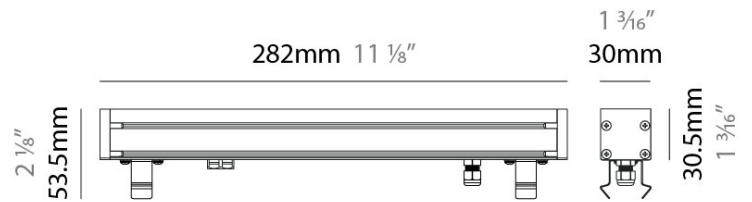

PROJECT
TYPE
SPECIFIER
QUANTITY
DATE

1. To build a product code in our configurator select the specify button on the base model # product page
2. To build a manual product code on this datasheet choose from the options listed below in blue font and add the suffix to the base model #

GENERAL

Series: Lineari 30
Partner: Zaneen
Division: Exterior
Installation: Recessed
Product Type: Wall Grazer
Mounting Location: In-Ground
Light Distribution: Uplight

PHYSICAL

Shape: Rectangle
Length (mm): 282
Length (in): 11 1/8
Width (mm): 30
Width (in): 1 3/16
Height (mm): 53.5
Height (in): 2 1/8
Weight (kg): 0.46
Weight (lbs): 1.014
Diffuser: Extra clear tempered 6mm
Fixture Finish: ANA
Fixture Material: Extruded Aluminum
Cable Details: IP68 30cm Cable with Easy Lock system

ELECTRICAL

Lamp Type: LED
Input Wattage (W): 4.18
Total Output Wattage (W): 3.27
Dimming: Non-Dimmable
Driver Included: No
Driver Location: Remote
Driver Type: Constant Voltage - Universal
Driver Class: Class 2
Input Voltage (V): 120 - 277
Output Voltage (V): 24
Upon Request: Phase Dimming (120Vac only) / 0-10V Dimming

LED

Color Temperature (°K): 2200 / 2700 / 3000 / 4000
Max. Delivered Lumen (lm): 315 (3000K)
CRI: >90 CRI
Lamp Life (hrs): 100000

OPTICAL

Optic: 12 / 21 / 31 / 46 / 13x36
Adjustability: Tilt ±20°

RATINGS AND CERTIFICATIONS

Certified By: Certified for North American Standards
IP rating: IP67
IK Rating: IK06