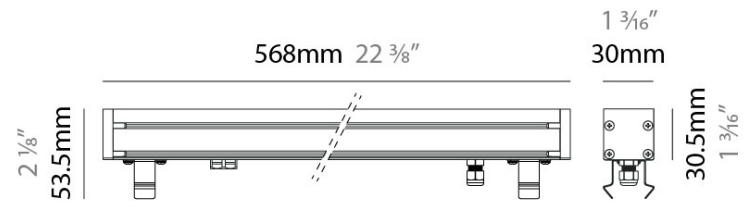

PROJECT
TYPE
SPECIFIER
QUANTITY
DATE

1. To build a product code in our configurator select the specify button on the base model # product page
2. To build a manual product code on this datasheet choose from the options listed below in blue font and add the suffix to the base model #

GENERAL

Series: Lineari 30
Partner: Zaneen
Division: Exterior
Installation: Recessed
Product Type: Wall Grazer
Mounting Location: In-Ground
Light Distribution: Uplight

PHYSICAL

Shape: Rectangle
Length (mm): 568
Length (in): 22 3/8
Width (mm): 30
Width (in): 1 3/16
Height (mm): 53.5
Height (in): 2 1/8
Weight (kg): 0.46
Weight (lbs): 1.014
Diffuser: Extra clear tempered 6mm
Fixture Finish: ANA
Fixture Material: Extruded Aluminum
Cable Details: IP68 30cm Cable with Easy Lock system

ELECTRICAL

Lamp Type: LED
Input Wattage (W): 16.95
Total Output Wattage (W): 13.24
Dimming: Non-Dimmable
Driver Included: No
Driver Location: Remote
Driver Type: Constant Voltage - Universal
Driver Class: Class 2
Input Voltage (V): 120 - 277
Output Voltage (V): 24
Upon Request: Phase Dimming (120Vac only) / 0-10V Dimming

LED

Color Temperature (°K): 2200 / 2700 / 3000 / 4000
Max. Delivered Lumen (lm): 1140 (3000K)
CRI: >90 CRI
Lamp Life (hrs): 100000

OPTICAL

Optic: 12 / 21 / 31 / 46 / 13x36
Adjustability: Tilt ±20°

RATINGS AND CERTIFICATIONS

Certified By: Certified for North American Standards
IP rating: IP67
IK Rating: IK06