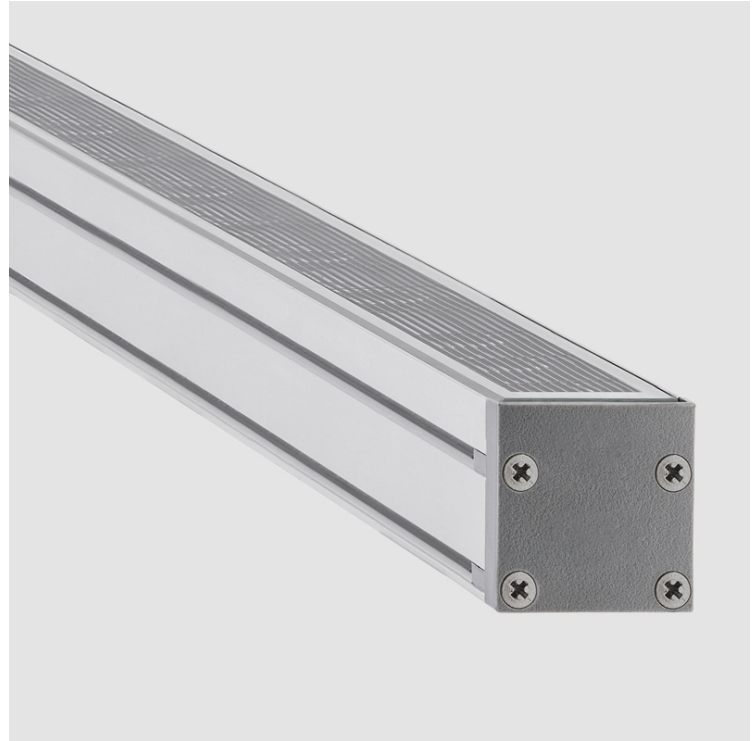

PROJECT
TYPE
SPECIFIER
QUANTITY
DATE

1. To build a product code in our configurator select the specify button on the base model # product page
2. To build a manual product code on this datasheet choose from the options listed below in blue font and add the suffix to the base model #

GENERAL

Series: Lineari 30
Partner: Zaneen
Division: Exterior
Installation: Recessed
Product Type: Wall Grazer
Mounting Location: In-Ground
Light Distribution: Uplight

PHYSICAL

Shape: Rectangle
Length (mm): 568
Length (in): 22 3/8
Width (mm): 30
Width (in): 1 3/16
Height (mm): 53.5
Height (in): 2 1/8
Weight (kg): 0.46
Weight (lbs): 1.014
Diffuser: Extra clear tempered 6mm
Fixture Finish: ANA
Fixture Material: Extruded Aluminum
Cable Details: IP68 30cm Cable with Easy Lock system

ELECTRICAL

Lamp Type: LED
Input Wattage (W): 16.95
Total Output Wattage (W): 13.24
Dimming: Non-Dimmable
Driver Included: No
Driver Location: Remote
Driver Type: Constant Voltage - Universal
Driver Class: Class 2
Input Voltage (V): 120 - 277
Output Voltage (V): 24
Upon Request: Phase Dimming (120Vac only) / 0-10V Dimming

LED

Color Temperature (°K): 2200 / 2700 / 3000 / 4000
Max. Delivered Lumen (lm): 1140 (3000K)
CRI: >90 CRI
Lamp Life (hrs): 100000

OPTICAL

Optic: 12 / 21 / 31 / 46 / 13x36
Adjustability: Tilt ±20°

RATINGS AND CERTIFICATIONS

Certified By: Certified for North American Standards
IP rating: IP67
IK Rating: IK06