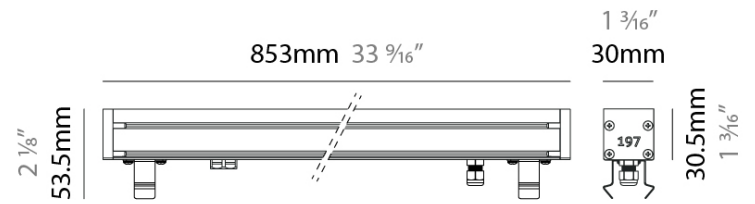

E1210060- -

base number   Color   Lens
Temperature   Options

PROJECT
TYPE
SPECIFIER
QUANTITY
DATE

1. To build a product code in our configurator select the specify button on the base model # product page
2. To build a manual product code on this datasheet choose from the options listed below in blue font and add the suffix to the base model #

GENERAL

Series: Slash 30
Brand: Unonovesette
Division: Exterior
Mounting Type: Recessed
Mounting Location: In-Ground
Subcategory: Wallwash

PHYSICAL

Shape: Rectangle
Length (mm): 853
Length (in): 33 9/16
Width (mm): 30
Width (in): 1 3/16
Height (mm): 53.5
Height (in): 2 1/8
Light Distribution: Adjustable / Direct
Diffuser: Extra clear tempered 6mm
Fixture Finish: ANA
Fixture Material: Extruded Aluminum
Cable Details: IP68 30cm Cable with Easy Lock system

ELECTRICAL

Lamp Type: LED
Input Wattage (W): 12.53
Total Output Wattage (W): 9.79
Dimming: Non-Dimmable
Driver Included: No
Driver Location: Remote
Driver Type: Constant Voltage - Universal
Driver Class: Class 2
Input Voltage (V): 120 - 277
Output Voltage (V): 24
Upon Request: Phase Dimming (120Vac only) / 0-10V Dimming

LED

Color Temperature (°K): 2200 / 2700 / 3000 / 4000
Max. Delivered Lumen (lm): 945 (3000K)
CRI: >90 CRI
Lamp Life (hrs): 100000

OPTICAL

Optic: 12 / 21 / 31 / 46 / 13x36
Adjustability: Tilt ±20°

RATINGS AND CERTIFICATIONS

Certified By: Certified for North American Standards
IP rating: IP67
IK Rating: IK06