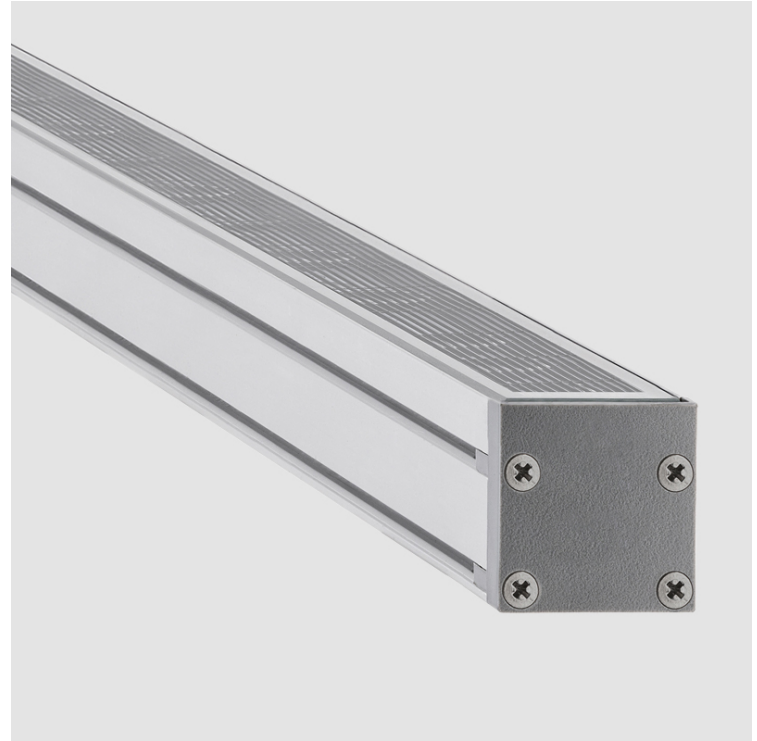

E1210063-

base number   Color   Lens
Temperature   Options

PROJECT
TYPE
SPECIFIER
QUANTITY
DATE

1. To build a product code in our configurator select the specify button on the base model # product page
2. To build a manual product code on this datasheet choose from the options listed below in blue font and add the suffix to the base model #

GENERAL

Series: Lineari 30
Partner: Zaneen
Division: Exterior
Installation: Recessed
Product Type: Wall Grazer
Mounting Location: In-Ground
Light Distribution: Uplight

PHYSICAL

Shape: Rectangle
Length (mm): 1139
Length (in): 44 ¹³/₁₆
Width (mm): 30
Width (in): 1 ³/₁₆
Height (mm): 53.5
Height (in): 2 ¹/₆
Diffuser: Extra clear tempered 6mm
Fixture Finish: ANA
Fixture Material: Extruded Aluminum
Cable Details: IP68 30cm Cable with Easy Lock system

ELECTRICAL

Lamp Type: LED
Input Wattage (W): 33.92
Total Output Wattage (W): 26.5
Dimming: Non-Dimmable
Driver Included: No
Driver Location: Remote
Driver Type: Constant Voltage - Universal
Driver Class: Class 2
Input Voltage (V): 120 - 277
Output Voltage (V): 24
Upon Request: Phase Dimming (120Vac only) / 0-10V Dimming

LED

Color Temperature (°K): 2200 / 2700 / 3000 / 4000
Max. Delivered Lumen (lm): 2280 (3000K)
CRI: >90 CRI
Lamp Life (hrs): 100000

OPTICAL

Optic: 12 / 21 / 31 / 46 / 13x36
Adjustability: Tilt ±20°

RATINGS AND CERTIFICATIONS

Certified By: Certified for North American Standards
IP rating: IP67
IK Rating: IK06