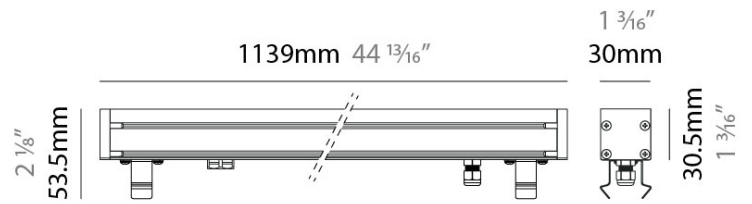

E1210063-

base number   Color   Lens
Temperature   Options

PROJECT
TYPE
SPECIFIER
QUANTITY
DATE

1. To build a product code in our configurator select the specify button on the base model # product page
2. To build a manual product code on this datasheet choose from the options listed below in blue font and add the suffix to the base model #

GENERAL

Series: Lineari 30
Partner: Zaneen
Division: Exterior
Installation: Recessed
Product Type: Wall Grazer
Mounting Location: In-Ground
Light Distribution: Uplight

PHYSICAL

Shape: Rectangle
Length (mm): 1139
Length (in): 44 ¹³/₁₆
Width (mm): 30
Width (in): 1 ³/₁₆
Height (mm): 53.5
Height (in): 2 ¹/₆
Diffuser: Extra clear tempered 6mm
Fixture Finish: ANA
Fixture Material: Extruded Aluminum
Cable Details: IP68 30cm Cable with Easy Lock system

ELECTRICAL

Lamp Type: LED
Input Wattage (W): 33.92
Total Output Wattage (W): 26.5
Dimming: Non-Dimmable
Driver Included: No
Driver Location: Remote
Driver Type: Constant Voltage - Universal
Driver Class: Class 2
Input Voltage (V): 120 - 277
Output Voltage (V): 24
Upon Request: Phase Dimming (120Vac only) / 0-10V Dimming

LED

Color Temperature (°K): 2200 / 2700 / 3000 / 4000
Max. Delivered Lumen (lm): 2280 (3000K)
CRI: >90 CRI
Lamp Life (hrs): 100000

OPTICAL

Optic: 12 / 21 / 31 / 46 / 13x36
Adjustability: Tilt ±20°

RATINGS AND CERTIFICATIONS

Certified By: Certified for North American Standards
IP rating: IP67
IK Rating: IK06