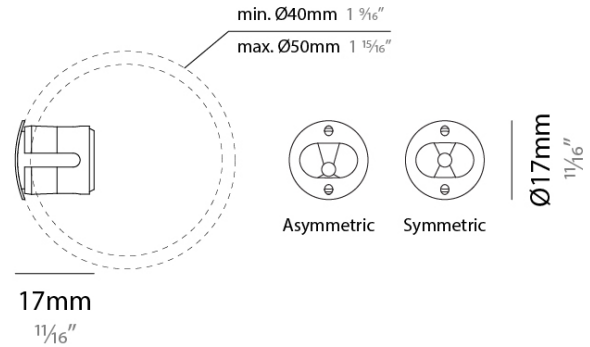

GENERAL

Series: Eyes Handrail
Subseries: Eyes 17 for Handrail
Brand: Unonovesette
Division: Exterior
Mounting Type: Recessed
Mounting Location: Handrail
Subcategory: Marker

PHYSICAL

Shape: Round
Diameter (mm): 17
Diameter (in): 11/16
Depth (mm): 17
Depth (in): 11/16
Light Distribution: Direct
Weight (kg): 0.13
Installation Requirement: Fixing springs
Diffuser: Extra clear glass 4mm
Fixture Finish: PSS
Fixture Material: Stainless Steel AISI 316L
Cable Details: 200 cm 2x0,5 mm2
Cut-out Measurements: 15mm / 9/16"

ELECTRICAL

Lamp Type: LED
Input Wattage (W): 2.33
Total Output Wattage (W): 1.05
Dimming: Non-Dimming / Phase Dimming (120Vac only) / 0-10V Dimming
Driver Included: No
Driver Location: Remote
Driver Type: Constant Current - Universal
Driver Class: Class 2
Housing: ENCP4
Input Voltage (V): 120 - 277
Output Voltage (V): 24
Constant Current (MA): 350

LED

Number of LEDs: 1
Color Temperature (°K): 2700 / 3000
Max. Delivered Lumen (lm): 124 (3000K)
Nominal Lumen (lm): 150 (3000K)
CRI: >90 CRI
Lamp Life (hrs): 50000

OPTICAL

Reflector: Assymetric / Symetric

RATINGS AND CERTIFICATIONS

Certified By: Certified for North American Standards
IP rating: IP67
Marine Grade: Stainless Steel AISI 316L