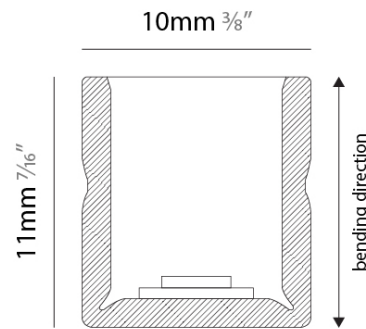

GENERAL

Series: Flexlite
 Subseries: Flexlite Wave
 Brand: Unonovesette
 Division: Exterior
 Mounting Type: Surface
 Mounting Location: Wall
 Subcategory: Wall Effect

PHYSICAL

Shape: Abstract
 Length (mm): 1000
 Length (in): 39 3/8
 Width (mm): 10
 Width (in): 0 3/8
 Height (mm): 11
 Height (in): 0 7/16
 Light Distribution: Omnidirectional
 Diffuser: Polyurethane - Opal
 Fixture Finish: WHI
 Fixture Material: PVC / Polyurethane
 Cable Details: Neoprene 300mm 2x0.5 mm2
 Upon Request: Custom length - maximum of 5 meters

Certified By: Certified for North American Standards
 IP rating: IP68 (for permanent submersion 5m)

FLEXLITE WAVE SURFACE COLOR FINISH CHART

PROJECT _____

TYPE _____

SPECIFIER _____

QUANTITY _____

DATE _____