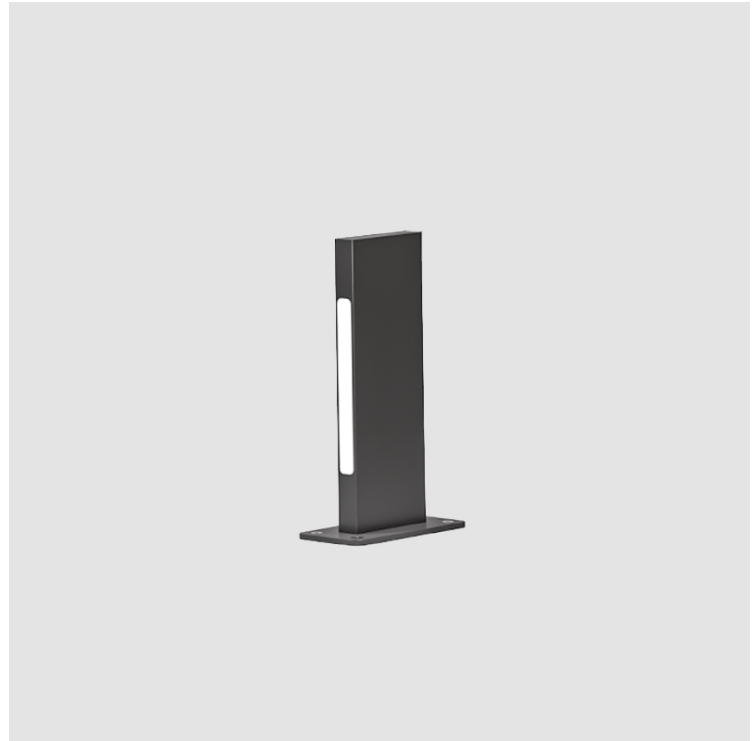

SOLIDO POST

E15B004-

base number   Color
Temperature

1. To build a product code in our configurator select the specify button on the base model # product page
2. To build a manual product code on this datasheet choose from the options listed below in blue font and add the suffix to the base model #

GENERAL

Series: Solido
Partner: Diamante
Division: Exterior
Installation: Post
Product Type: Bollard - Mini
Mounting Location: Above Ground
Light Distribution: Direct

PHYSICAL

Shape: Rectangle
Length (mm): 160
Length (in): 6 5/16
Width (mm): 85
Width (in): 3 3/8
Height (mm): 294
Height (in): 11 9/16
Weight (kg): 2.1
Diffuser: PMMA - Opal
Fixture Finish: ANB
Fixture Material: Aluminum Alloy
Cable Details: Supplied with one power supply cable 0.8m in length
Upon Request: Bolt Down

ELECTRICAL

Lamp Type: LED
Input Wattage (W): 5
Total Output Wattage (W): 4.25
Dimming: Non-dimming / DALI Dimming / DMX
Driver Included: No
Driver Location: Remote
Driver Type: Constant Voltage - Universal
Driver Class: Class 2
Input Voltage (V): 120 - 277
Output Voltage (V): 24
Upon Request: 0-10V Dimming

LED

Number of LEDs: 60
Color Temperature (°K): 3000 / 4000 / 6000
Max. Delivered Lumen (lm): 400 / 445 / 480
Nominal Lumen (lm): 645 / 715 / 780
CRI: >80 CRI
Lamp Life (hrs): 50000

OPTICAL

Beam Angle: 120

RATINGS AND CERTIFICATIONS

Certified By: Certified for North American Standards
IP rating: IP66
IK Rating: IK08