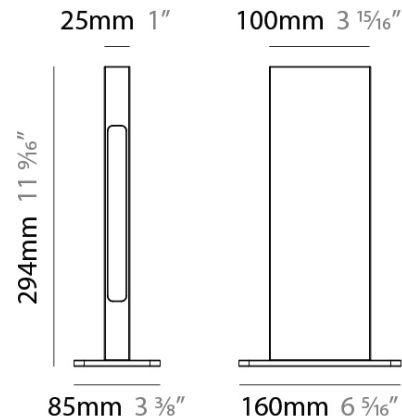

SOLIDO POST

E15B004-

base number   Color
Temperature

1. To build a product code in our configurator select the specify button on the base model # product page
2. To build a manual product code on this datasheet choose from the options listed below in blue font and add the suffix to the base model #

GENERAL

Series: Solido
Partner: Diamante
Division: Exterior
Installation: Post
Product Type: Bollard - Mini
Mounting Location: Above Ground
Light Distribution: Direct

PHYSICAL

Shape: Rectangle
Length (mm): 160
Length (in): 6 5/16
Width (mm): 85
Width (in): 3 3/8
Height (mm): 294
Height (in): 11 9/16
Weight (kg): 2.1
Diffuser: PMMA - Opal
Fixture Finish: ANB
Fixture Material: Aluminum Alloy
Cable Details: Supplied with one power supply cable 0.8m in length
Upon Request: Bolt Down

ELECTRICAL

Lamp Type: LED
Input Wattage (W): 5
Total Output Wattage (W): 4.25
Dimming: Non-dimming / DALI Dimming / DMX
Driver Included: No
Driver Location: Remote
Driver Type: Constant Voltage - Universal
Driver Class: Class 2
Input Voltage (V): 120 - 277
Output Voltage (V): 24
Upon Request: 0-10V Dimming

LED

Number of LEDs: 60
Color Temperature (°K): 3000 / 4000 / 6000
Max. Delivered Lumen (lm): 400 / 445 / 480
Nominal Lumen (lm): 645 / 715 / 780
CRI: >80 CRI
Lamp Life (hrs): 50000

OPTICAL

Beam Angle: 120

RATINGS AND CERTIFICATIONS

Certified By: Certified for North American Standards
IP rating: IP66
IK Rating: IK08