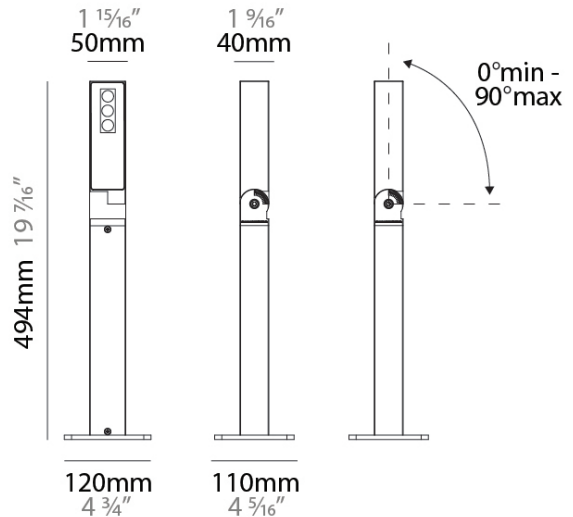

ANGOLO POST

E15B008- -

base number   Color   Beam Angle
Temperature   Options

1. To build a product code in our configurator select the specify button on the base model # product page
2. To build a manual product code on this datasheet choose from the options listed below in blue font and add the suffix to the base model #

GENERAL

Series: Angolo
Partner: Diamante
Division: Exterior
Installation: Post
Product Type: Bollard
Mounting Location: Above Ground
Light Distribution: Direct

PHYSICAL

Shape: Rectangle
Length (mm): 120
Length (in): 4 ¾
Width (mm): 110
Width (in): 4 ⅝
Height (mm): 494
Height (in): 19 ⅞
Weight (kg): 2
Diffuser: PMMA - Opal
Fixture Finish: ANB
Fixture Material: Aluminum Alloy
Cable Details: Supplied with one power supply cable 0.8m in length

ELECTRICAL

Lamp Type: LED
Input Wattage (W): 8.2
Dimming: Non-Dimmable
Driver Included: Yes
Driver Location: Integrated
Driver Type: Constant Voltage - Universal
Driver Class: Class 2
Input Voltage (V): 120
Upon Request: 0-10V Dimming

LED

Number of LEDs: 3
Color Temperature (°K): 2200 / 3000 / 4000 / 5700
Max. Delivered Lumen (lm): 570 - 740
Nominal Lumen (lm): 780 - 960
CRI: >80 CRI
Lamp Life (hrs): 60000

OPTICAL

Beam Angle: 10/30/50/12x35/35x12/80

RATINGS AND CERTIFICATIONS

Certified By: Certified for North American Standards
IP rating: IP66
IK Rating: IK10