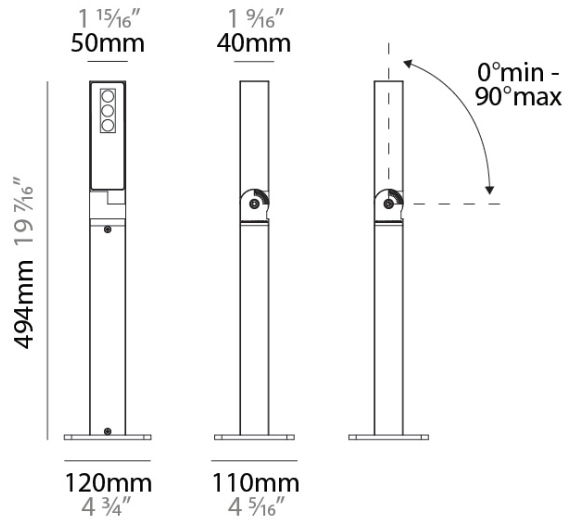

PROJECT	_____
TYPE	_____
SPECIFIER	_____
QUANTITY	_____
DATE	_____

ANGOLO POST

E15B008- -

base number   Color   Beam Angle
Temperature   Options

1. To build a product code in our configurator select the specify button on the base model # product page
2. To build a manual product code on this datasheet choose from the options listed below in blue font and add the suffix to the base model #

GENERAL

Series: Angolo
Partner: Diamante
Division: Exterior
Installation: Post
Product Type: Bollard
Mounting Location: Above Ground
Light Distribution: Direct

PHYSICAL

Shape: Rectangle
Length (mm): 120
Length (in): 4 ¾
Width (mm): 110
Width (in): 4 ⅝
Height (mm): 494
Height (in): 19 ⅞
Weight (kg): 2
Diffuser: PMMA - Opal
Fixture Finish: ANB
Fixture Material: Aluminum Alloy
Cable Details: Supplied with one power supply cable 0.8m in length

ELECTRICAL

Lamp Type: LED
Input Wattage (W): 8.2
Dimming: Non-Dimmable
Driver Included: Yes
Driver Location: Integrated
Driver Type: Constant Voltage - Universal
Driver Class: Class 2
Input Voltage (V): 120
Upon Request: 0-10V Dimming

LED

Number of LEDs: 3
Color Temperature (°K): 2200 / 3000 / 4000 / 5700
Max. Delivered Lumen (lm): 570 - 740
Nominal Lumen (lm): 780 - 960
CRI: >80 CRI
Lamp Life (hrs): 60000

OPTICAL

Beam Angle: 10/30/50/12x35/35x12/80

RATINGS AND CERTIFICATIONS

Certified By: Certified for North American Standards
IP rating: IP66
IK Rating: IK10