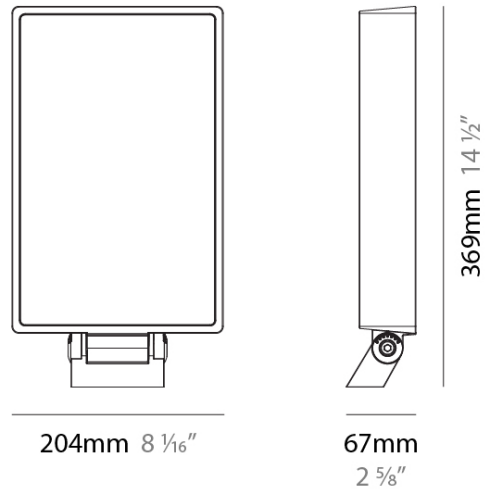

TRE SURFACE

E15F012-

base number   Color   Beam Angle
Temperature   Options

1. To build a product code in our configurator select the specify button on the base model # product page
2. To build a manual product code on this datasheet choose from the options listed below in blue font and add the suffix to the base model #

GENERAL

Series: Tre
Partner: Diamante
Division: Exterior
Installation: Surface
Product Type: Flood
Mounting Location: Above Ground
Light Distribution: Direct

PHYSICAL

Shape: Rectangle
Length (mm): 204
Length (in): 8 1/16
Width (mm): 67
Width (in): 2 5/8
Height (mm): 369
Height (in): 14 1/2
Weight (kg): 4.2
Diffuser: Tempered Extra-clear Sodium-calcium Glass
Fixture Finish: GRY
Fixture Material: Aluminum Alloy
Cable Details: Supplied with one power supply cable 0.8m in length

ELECTRICAL

Lamp Type: LED
Input Wattage (W): 42
Dimming: Non-Dimmable
Driver Included: Yes
Driver Location: Integrated
Driver Type: Constant Voltage - Universal
Driver Class: Class 2
Input Voltage (V): 120

LED

Number of LEDs: 36
Color Temperature (°K): 2200 / 3000 / 4000 / 5700
Max. Delivered Lumen (lm): 3031 - 4700
Nominal Lumen (lm): 4140 - 5580
CRI: >80 CRI
Lamp Life (hrs): 60000

OPTICAL

Beam Angle: 5,8,35,50,45x8,8x45,75x40,40x75,100,WAS

RATINGS AND CERTIFICATIONS

Certified By: Certified for North American Standards
IP rating: IP66
IK Rating: IK08