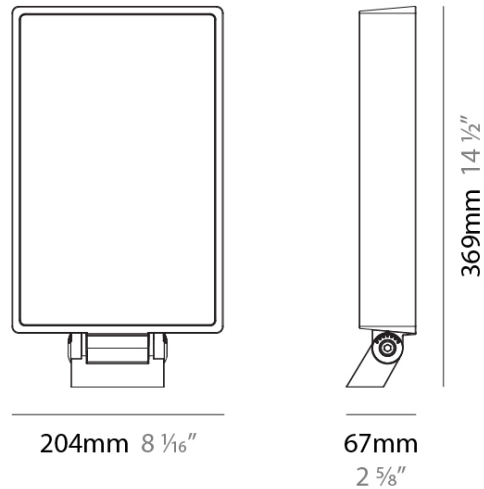

TRE SURFACE

E15F012- -

base number   Color   Beam Angle
Temperature   Options

1. To build a product code in our configurator select the specify button on the base model # product page
2. To build a manual product code on this datasheet choose from the options listed below in blue font and add the suffix to the base model #

GENERAL

Series: Tre
Partner: Diamante
Division: Exterior
Installation: Surface
Product Type: Flood
Mounting Location: Above Ground
Light Distribution: Direct

PHYSICAL

Shape: Rectangle
Length (mm): 204
Length (in): 8 1/16
Width (mm): 67
Width (in): 2 5/8
Height (mm): 369
Height (in): 14 1/2
Weight (kg): 4.2
Diffuser: Tempered Extra-clear Sodium-calcium Glass
Fixture Finish: GRY
Fixture Material: Aluminum Alloy
Cable Details: Supplied with one power supply cable 0.8m in length

ELECTRICAL

Lamp Type: LED
Input Wattage (W): 42
Dimming: Non-Dimmable
Driver Included: Yes
Driver Location: Integrated
Driver Type: Constant Voltage - Universal
Driver Class: Class 2
Input Voltage (V): 120

LED

Number of LEDs: 36
Color Temperature (°K): 2200 / 3000 / 4000 / 5700
Max. Delivered Lumen (lm): 3031 - 4700
Nominal Lumen (lm): 4140 - 5580
CRI: >80 CRI
Lamp Life (hrs): 60000

OPTICAL

Beam Angle: 5,8,35,50,45x8,8x45,75x40,40x75,100,WAS

RATINGS AND CERTIFICATIONS

Certified By: Certified for North American Standards
IP rating: IP66
IK Rating: IK08