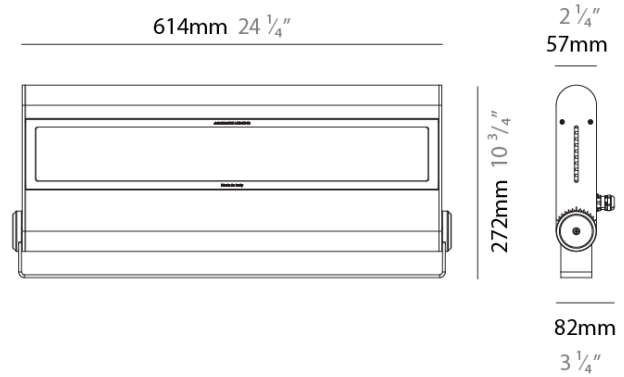

LUMIX SURFACE

E15F026-

base number   Beam Angle
Options

1. To build a product code in our configurator select the specify button on the base model # product page
2. To build a manual product code on this datasheet choose from the options listed below in blue font and add the suffix to the base model #

GENERAL

Series: LumiX
Partner: Diamante
Division: Exterior
Installation: Surface
Product Type: Flood
Mounting Location: Above Ground
Light Distribution: Adjustable / Direct

PHYSICAL

Shape: Rectangle
Length (mm): 614
Length (in): 24 1/4
Width (mm): 82
Width (in): 3 1/4
Height (mm): 272
Height (in): 10 3/4
Weight (kg): 7
Diffuser: Extra-Clear Tempered Sodium-Calcium Glass
Fixture Finish: ANB
Fixture Material: Aluminum Alloy

ELECTRICAL

Lamp Type: LED
Input Wattage (W): 150
Dimming: DMX
Driver Included: No
Driver Location: Remote
Driver Class: Class 2
Input Voltage (V): 120 - 277

LED

Number of LEDs: 72
Color Temperature (°K): RGBW
Max. Delivered Lumen (lm): 11225
Nominal Lumen (lm): 13325
CRI: >80 CRI
Lamp Life (hrs): 100000

OPTICAL

Beam Angle: 5,8,35,50,45x8,8x45,75x40,40x75,100,ASY

RATINGS AND CERTIFICATIONS

Certified By: Certified for North American Standards
IP rating: IP66
IK Rating: IK08

PROJECT
TYPE
SPECIFIER
QUANTITY
DATE