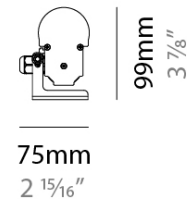

GLOWLINE SURFACE

E15G0005-

base number _____ Color _____
_____ Temperature _____

PROJECT
TYPE
SPECIFIER
QUANTITY
DATE

1. To build a product code in our configurator select the specify button on the base model # product page
2. To build a manual product code on this datasheet choose from the options listed below in blue font and add the suffix to the base model #

GENERAL

Series: Glowline
Partner: Diamante
Division: Exterior
Installation: Surface
Product Type: Uplight
Mounting Location: Above Ground
Light Distribution: Uplight

PHYSICAL

Shape: Rectangle
Length (mm): 606
Length (in): 23 7/8
Width (mm): 75
Width (in): 2 15/16
Height (mm): 66
Height (in): 2 5/8
Diffuser: PMMA - Opal
Fixture Finish: ANS
Fixture Material: Extruded Aluminum
Cable Details: Supplied with one power supply cable 0.30m in length

ELECTRICAL

Lamp Type: LED
Input Wattage (W): 15
Dimming: Non-Dimmable
Driver Included: No
Driver Location: Remote
Driver Class: Class 2
Input Voltage (V): 120
Upon Request: DALI Dimming / DMX Dimming / 0-10V Dimming / Phase Dimming
(Contact Zaneen for driver details)

LED

Number of LEDs: 72
Color Temperature (°K): 3000 / 4000 / 6000
Max. Delivered Lumen (lm): 1040 / 1130 / 1215
Nominal Lumen (lm): 1600 / 1735 / 1865
CRI: >80 CRI
Lamp Life (hrs): 100000

OPTICAL

Beam Angle: 120

RATINGS AND CERTIFICATIONS

Certified By: Certified for North American Standards
IP rating: IP66
IK Rating: IK08