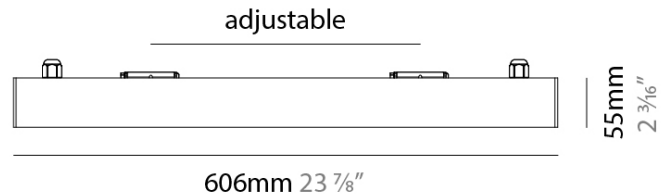

GLOWLINE SURFACE

E15G0005-

base number _____ Color _____
_____ Temperature _____

PROJECT
TYPE
SPECIFIER
QUANTITY
DATE

1. To build a product code in our configurator select the specify button on the base model # product page
2. To build a manual product code on this datasheet choose from the options listed below in blue font and add the suffix to the base model #

GENERAL

Series: Glowline
Partner: Diamante
Division: Exterior
Installation: Surface
Product Type: Uplight
Mounting Location: Above Ground
Light Distribution: Uplight

PHYSICAL

Shape: Rectangle
Length (mm): 606
Length (in): 23 7/8
Width (mm): 75
Width (in): 2 15/16
Height (mm): 66
Height (in): 2 5/8
Diffuser: PMMA - Opal
Fixture Finish: ANS
Fixture Material: Extruded Aluminum
Cable Details: Supplied with one power supply cable 0.30m in length

ELECTRICAL

Lamp Type: LED
Input Wattage (W): 15
Dimming: Non-Dimmable
Driver Included: No
Driver Location: Remote
Driver Class: Class 2
Input Voltage (V): 120
Upon Request: DALI Dimming / DMX Dimming / 0-10V Dimming / Phase Dimming
(Contact Zaneen for driver details)

LED

Number of LEDs: 72
Color Temperature (°K): 3000 / 4000 / 6000
Max. Delivered Lumen (lm): 1040 / 1130 / 1215
Nominal Lumen (lm): 1600 / 1735 / 1865
CRI: >80 CRI
Lamp Life (hrs): 100000

OPTICAL

Beam Angle: 120

RATINGS AND CERTIFICATIONS

Certified By: Certified for North American Standards
IP rating: IP66
IK Rating: IK08