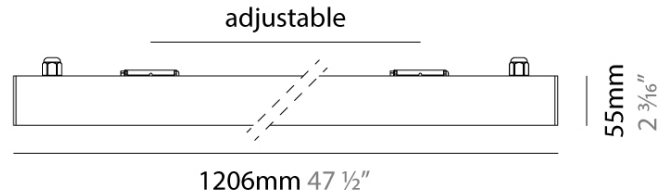

PROJECT	
TYPE	
SPECIFIER	
QUANTITY	
DATE	

GLOWLINE SURFACE

E15G0007-DN-30K

base number Color
Temperature

1. To build a product code in our configurator select the specify button on the base model # product page
2. To build a manual product code on this datasheet choose from the options listed below in blue font and add the suffix to the base model #

GENERAL

Series: Glowline
Partner: Diamante
Division: Exterior
Installation: Surface
Product Type: Uplight
Mounting Location: Above Ground
Light Distribution: Uplight

PHYSICAL

Shape: Rectangle
Length (mm): 1206
Length (in): 47 1/2
Width (mm): 75
Width (in): 2 15/16
Height (mm): 66
Height (in): 2 5/8
Diffuser: PMMA - Opal
Fixture Finish: ANS
Fixture Material: Extruded Aluminum
Cable Details: Supplied with one power supply cable 0.30m in length

ELECTRICAL

Lamp Type: LED
Input Wattage (W): 28
Dimming: Non-Dimmable
Driver Included: No
Driver Location: Integrated
Driver Class: Class 2
Input Voltage (V): 120
Output Voltage (V): 48
Upon Request: DALI Dimming / DMX Dimming / 0-10V Dimming / Phase Dimming
(Contact Zaneen for driver details)

LED

Number of LEDs: 144
Color Temperature (°K): 3000 / 4000 / 6000
Max. Delivered Lumen (lm): 2700 / 2900 / 3125
Nominal Lumen (lm): 3225 / 3465 / 3730
CRI: >80 CRI
Lamp Life (hrs): 110000

OPTICAL

Beam Angle: 120

RATINGS AND CERTIFICATIONS

Certified By: Certified for North American Standards
IP rating: IP66
IK Rating: IK08