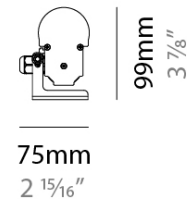

GLOWLINE HO SURFACE

E15G0013-

base number _____ Color _____
_____ Temperature _____

PROJECT
TYPE
SPECIFIER
QUANTITY
DATE

1. To build a product code in our configurator select the specify button on the base model # product page
2. To build a manual product code on this datasheet choose from the options listed below in blue font and add the suffix to the base model #

GENERAL

Series: Glowline HO
Partner: Diamante
Division: Exterior
Installation: Surface
Product Type: Uplight
Mounting Location: Above Ground
Light Distribution: Uplight

PHYSICAL

Shape: Rectangle
Length (mm): 606
Length (in): 23 7/8
Width (mm): 75
Width (in): 2 15/16
Height (mm): 66
Height (in): 2 5/8
Diffuser: PMMA - Opal
Fixture Finish: ANS
Fixture Material: Extruded Aluminum
Cable Details: Supplied with one power supply cable 0.30m in length

ELECTRICAL

Lamp Type: LED
Input Wattage (W): 25.5
Dimming: Non-Dimmable
Driver Included: No
Driver Location: Remote
Driver Class: Class 2
Input Voltage (V): 120
Upon Request: DALI Dimming / DMX Dimming / 0-10V Dimming / Phase Dimming
(Contact Zaneen for driver details)

LED

Number of LEDs: 144
Color Temperature (°K): 3000 / 4000 / 6000
Max. Delivered Lumen (lm): 1875 / 2030 / 2185
Nominal Lumen (lm): 2880 / 3120 / 3360
CRI: >80 CRI
Lamp Life (hrs): 100000

OPTICAL

Beam Angle: 120

RATINGS AND CERTIFICATIONS

Certified By: Certified for North American Standards
IP rating: IP66
IK Rating: IK08