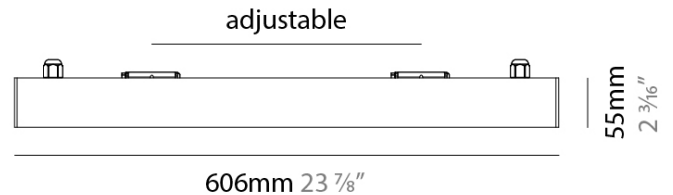

GLOWLINE HO SURFACE

E15G0013-

base number _____ Color _____
_____ Temperature _____

PROJECT
TYPE
SPECIFIER
QUANTITY
DATE

1. To build a product code in our configurator select the specify button on the base model # product page
2. To build a manual product code on this datasheet choose from the options listed below in blue font and add the suffix to the base model #

GENERAL

Series: Glowline HO
Partner: Diamante
Division: Exterior
Installation: Surface
Product Type: Uplight
Mounting Location: Above Ground
Light Distribution: Uplight

PHYSICAL

Shape: Rectangle
Length (mm): 606
Length (in): 23 7/8
Width (mm): 75
Width (in): 2 15/16
Height (mm): 66
Height (in): 2 5/8
Diffuser: PMMA - Opal
Fixture Finish: ANS
Fixture Material: Extruded Aluminum
Cable Details: Supplied with one power supply cable 0.30m in length

ELECTRICAL

Lamp Type: LED
Input Wattage (W): 25.5
Dimming: Non-Dimmable
Driver Included: No
Driver Location: Remote
Driver Class: Class 2
Input Voltage (V): 120
Upon Request: DALI Dimming / DMX Dimming / 0-10V Dimming / Phase Dimming
(Contact Zaneen for driver details)

LED

Number of LEDs: 144
Color Temperature (°K): 3000 / 4000 / 6000
Max. Delivered Lumen (lm): 1875 / 2030 / 2185
Nominal Lumen (lm): 2880 / 3120 / 3360
CRI: >80 CRI
Lamp Life (hrs): 100000

OPTICAL

Beam Angle: 120

RATINGS AND CERTIFICATIONS

Certified By: Certified for North American Standards
IP rating: IP66
IK Rating: IK08