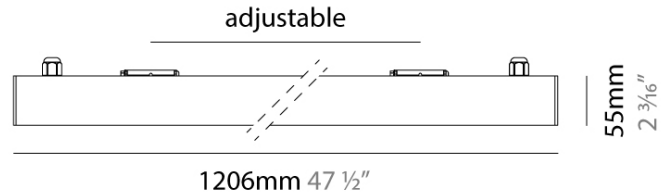

PROJECT	
TYPE	
SPECIFIER	
QUANTITY	
DATE	

GLOWLINE HO SURFACE

E15G0015-

base number Color
Temperature

1. To build a product code in our configurator select the specify button on the base model # product page
2. To build a manual product code on this datasheet choose from the options listed below in blue font and add the suffix to the base model #

GENERAL

Series: Glowline HO
Partner: Diamante
Division: Exterior
Installation: Surface
Product Type: Uplight
Mounting Location: Above Ground
Light Distribution: Uplight

PHYSICAL

Shape: Rectangle
Length (mm): 1206
Length (in): 47 1/2
Width (mm): 75
Width (in): 2 15/16
Height (mm): 66
Height (in): 2 5/8
Diffuser: PMMA - Opal
Fixture Finish: ANS
Fixture Material: Extruded Aluminum
Cable Details: Supplied with one power supply cable 0.30m in length

ELECTRICAL

Lamp Type: LED
Input Wattage (W): 50
Dimming: Non-Dimmable
Driver Included: No
Driver Location: Remote
Driver Class: Class 2
Input Voltage (V): 120
Upon Request: DALI Dimming / DMX Dimming / 0-10V Dimming / Phase Dimming
(Contact Zaneen for driver details)

LED

Number of LEDs: 288
Color Temperature (°K): 3000 / 4000 / 6000
Max. Delivered Lumen (lm): 3750 / 4060 / 4375
Nominal Lumen (lm): 5760 / 6240 / 6720
CRI: >80 CRI
Lamp Life (hrs): 100000

OPTICAL

Beam Angle: 120

RATINGS AND CERTIFICATIONS

Certified By: Certified for North American Standards
IP rating: IP66
IK Rating: IK08