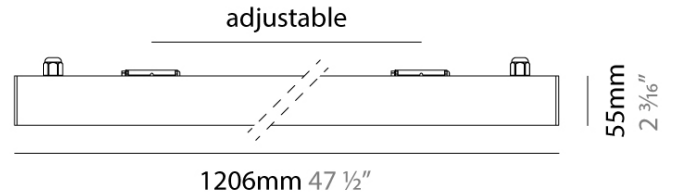

GLOWLINE HO SURFACE

E15G0015-

base number _____ Color _____
Temperature _____

PROJECT
TYPE
SPECIFIER
QUANTITY
DATE

1. To build a product code in our configurator select the specify button on the base model # product page
2. To build a manual product code on this datasheet choose from the options listed below in blue font and add the suffix to the base model #

GENERAL

Series: Glowline HO
Partner: Diamante
Division: Exterior
Installation: Surface
Product Type: Uplight
Mounting Location: Above Ground
Light Distribution: Uplight

PHYSICAL

Shape: Rectangle
Length (mm): 1206
Length (in): 47 1/2
Width (mm): 75
Width (in): 2 15/16
Height (mm): 66
Height (in): 2 5/8
Diffuser: PMMA - Opal
Fixture Finish: ANS
Fixture Material: Extruded Aluminum
Cable Details: Supplied with one power supply cable 0.30m in length

ELECTRICAL

Lamp Type: LED
Input Wattage (W): 50
Dimming: Non-Dimmable
Driver Included: No
Driver Location: Remote
Driver Class: Class 2
Input Voltage (V): 120
Upon Request: DALI Dimming / DMX Dimming / 0-10V Dimming / Phase Dimming
(Contact Zaneen for driver details)

LED

Number of LEDs: 288
Color Temperature (°K): 3000 / 4000 / 6000
Max. Delivered Lumen (lm): 3750 / 4060 / 4375
Nominal Lumen (lm): 5760 / 6240 / 6720
CRI: >80 CRI
Lamp Life (hrs): 100000

OPTICAL

Beam Angle: 120

RATINGS AND CERTIFICATIONS

Certified By: Certified for North American Standards
IP rating: IP66
IK Rating: IK08