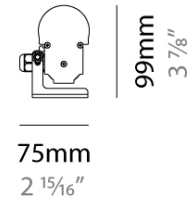

PROJECT	
TYPE	
SPECIFIER	
QUANTITY	
DATE	

GLOWLINE HO SURFACE

E15G0015-

base number Color
Temperature

1. To build a product code in our configurator select the specify button on the base model # product page
2. To build a manual product code on this datasheet choose from the options listed below in blue font and add the suffix to the base model #

GENERAL

Series: Glowline HO
Partner: Diamante
Division: Exterior
Installation: Surface
Product Type: Uplight
Mounting Location: Above Ground
Light Distribution: Uplight

PHYSICAL

Shape: Rectangle
Length (mm): 1206
Length (in): 47 1/2
Width (mm): 75
Width (in): 2 15/16
Height (mm): 66
Height (in): 2 5/8
Diffuser: PMMA - Opal
Fixture Finish: ANS
Fixture Material: Extruded Aluminum
Cable Details: Supplied with one power supply cable 0.30m in length

ELECTRICAL

Lamp Type: LED
Input Wattage (W): 50
Dimming: Non-Dimmable
Driver Included: No
Driver Location: Remote
Driver Class: Class 2
Input Voltage (V): 120
Upon Request: DALI Dimming / DMX Dimming / 0-10V Dimming / Phase Dimming
(Contact Zaneen for driver details)

LED

Number of LEDs: 288
Color Temperature (°K): 3000 / 4000 / 6000
Max. Delivered Lumen (lm): 3750 / 4060 / 4375
Nominal Lumen (lm): 5760 / 6240 / 6720
CRI: >80 CRI
Lamp Life (hrs): 100000

OPTICAL

Beam Angle: 120

RATINGS AND CERTIFICATIONS

Certified By: Certified for North American Standards
IP rating: IP66
IK Rating: IK08