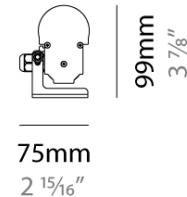

GLOWLINE HO SURFACE

E15G0015-

base number _____ Color _____
Temperature _____

PROJECT
TYPE
SPECIFIER
QUANTITY
DATE

1. To build a product code in our configurator select the specify button on the base model # product page
2. To build a manual product code on this datasheet choose from the options listed below in blue font and add the suffix to the base model #

GENERAL

Series: Glowline HO
Partner: Diamante
Division: Exterior
Installation: Surface
Product Type: Uplight
Mounting Location: Above Ground
Light Distribution: Uplight

PHYSICAL

Shape: Rectangle
Length (mm): 1206
Length (in): 47 1/2
Width (mm): 75
Width (in): 2 15/16
Height (mm): 66
Height (in): 2 5/8
Diffuser: PMMA - Opal
Fixture Finish: ANS
Fixture Material: Extruded Aluminum
Cable Details: Supplied with one power supply cable 0.30m in length

ELECTRICAL

Lamp Type: LED
Input Wattage (W): 50
Dimming: Non-Dimmable
Driver Included: No
Driver Location: Remote
Driver Class: Class 2
Input Voltage (V): 120
Upon Request: DALI Dimming / DMX Dimming / 0-10V Dimming / Phase Dimming
(Contact Zaneen for driver details)

LED

Number of LEDs: 288
Color Temperature (°K): 3000 / 4000 / 6000
Max. Delivered Lumen (lm): 3750 / 4060 / 4375
Nominal Lumen (lm): 5760 / 6240 / 6720
CRI: >80 CRI
Lamp Life (hrs): 100000

OPTICAL

Beam Angle: 120

RATINGS AND CERTIFICATIONS

Certified By: Certified for North American Standards
IP rating: IP66
IK Rating: IK08