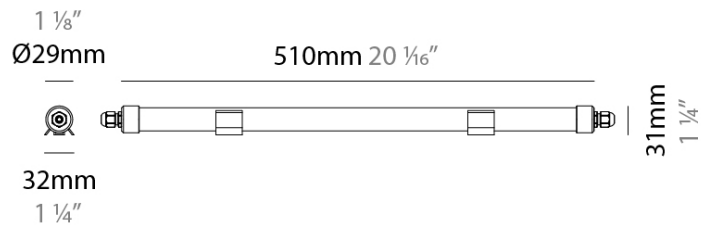

THINTUBE SURFACE

E15G0016

base number Color
Temperature

1. To build a product code in our configurator select the specify button on the base model # product page
2. To build a manual product code on this datasheet choose from the options listed below in blue font and add the suffix to the base model #

GENERAL

Series: Thintube
Partner: Diamante
Division: Exterior
Installation: Surface
Product Type: Uplight
Mounting Location: Above Ground
Light Distribution: Uplight

PHYSICAL

Shape: Cylinder
Length (mm): 510
Length (in): 20 1/16
Width (mm): 31
Width (in): 1 1/4
Weight (kg): 0.35
Diffuser: PMMA - Opal
Fixture Finish: ANS
Fixture Material: Aluminum / Polycarbonate

ELECTRICAL

Lamp Type: LED
Input Wattage (W): 8
Dimming: Non-Dimmable
Driver Included: No
Driver Location: Remote
Driver Type: Constant Voltage - Universal
Driver Class: Class 2
Input Voltage (V): 120 - 277
Output Voltage (V): 48
Upon Request: Phase Dimming (120Vac only) / 0-10V Dimming (Contact Zaneen for driver details)

LED

Number of LEDs: 96
Color Temperature (°K): 3000 / 4000
Max. Delivered Lumen (lm): 735 / 760
Nominal Lumen (lm): 860 / 890
CRI: >80 CRI
Lamp Life (hrs): 50000

OPTICAL

Beam Angle: 120

RATINGS AND CERTIFICATIONS

Certified By: Certified for North American Standards
IP rating: IP68
IK Rating: IK08

PROJECT
TYPE
SPECIFIER
QUANTITY
DATE