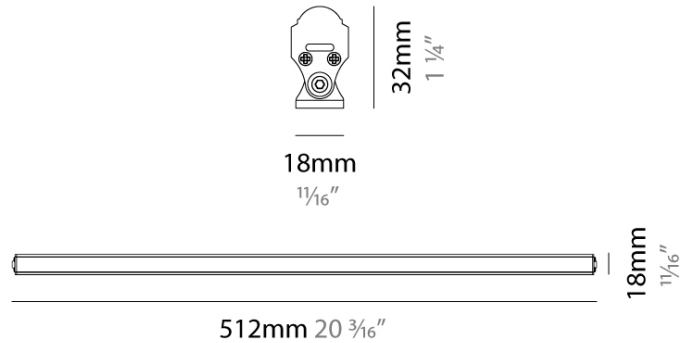

NEWLINE SURFACE

E15G0020

base number Color
Temperature

1. To build a product code in our configurator select the specify button on the base model # product page
2. To build a manual product code on this datasheet choose from the options listed below in blue font and add the suffix to the base model #

GENERAL

Series: Newline
Partner: Diamante
Division: Exterior
Installation: Surface
Product Type: Uplight
Mounting Location: Above Ground
Light Distribution: Uplight

PHYSICAL

Shape: Cylinder
Length (mm): 512
Length (in): 20 ³/₁₆"
Width (mm): 40
Width (in): 1 ⁹/₁₆"
Height (mm): 22
Height (in): 7/8
Weight (kg): 0.2
Diffuser: PMMA - Opal
Fixture Finish: ANS
Fixture Material: Aluminum / Polycarbonate

ELECTRICAL

Lamp Type: LED
Input Wattage (W): 7
Dimming: Non-Dimmable
Driver Included: No
Driver Location: Remote
Driver Type: Constant Voltage - Universal
Driver Class: Class 2
Input Voltage (V): 120 - 277
Output Voltage (V): 24
Upon Request: 0-10V Dimming, Phase Dimming, DALI Dimming (Contact Zaneen for driver details)

LED

Number of LEDs: 80
Color Temperature (°K): 3000 / 4000
Max. Delivered Lumen (lm): 595 / 645
Nominal Lumen (lm): 1040 / 1135
CRI: >80 CRI
Lamp Life (hrs): 50000

OPTICAL

Beam Angle: 120
Adjustability: Tilting

RATINGS AND CERTIFICATIONS

Certified By: Certified for North American Standards
IP rating: IP66
IK Rating: IK08

PROJECT
TYPE
SPECIFIER
QUANTITY
DATE