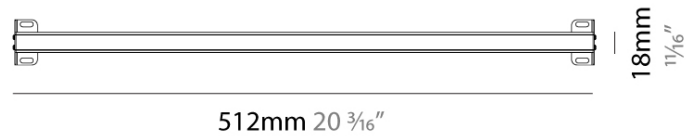

NEWLINE LO SURFACE

E15G0025

base number Color
Temperature

PROJECT
TYPE
SPECIFIER
QUANTITY
DATE

1. To build a product code in our configurator select the specify button on the base model # product page
2. To build a manual product code on this datasheet choose from the options listed below in blue font and add the suffix to the base model #

GENERAL

Series: Newline LO
Partner: Diamante
Division: Exterior
Installation: Surface
Product Type: Uplight
Mounting Location: Above Ground
Light Distribution: Uplight

PHYSICAL

Shape: Cylinder
Length (mm): 512
Length (in): 20 3/16
Width (mm): 40
Width (in): 1 9/16
Height (mm): 22
Height (in): 7/8
Weight (kg): 0.2
Diffuser: PMMA - Opal
Fixture Finish: ANS
Fixture Material: Aluminum / Polycarbonate

ELECTRICAL

Lamp Type: LED
Input Wattage (W): 4
Dimming: Non-Dimmable
Driver Included: No
Driver Location: Remote
Driver Type: Constant Voltage - Universal
Driver Class: Class 2
Input Voltage (V): 120 - 277
Output Voltage (V): 24
Upon Request: 0-10V Dimming, Phase Dimming, DALI Dimming (Contact Zaneen for driver details)

LED

Number of LEDs: 64
Color Temperature (°K): 3000 / 4000
Max. Delivered Lumen (lm): 375 / 410
Nominal Lumen (lm): 660 / 720
CRI: >80 CRI
Lamp Life (hrs): 50000

OPTICAL

Beam Angle: 120
Adjustability: Fixed

RATINGS AND CERTIFICATIONS

Certified By: Certified for North American Standards
IP rating: IP66
IK Rating: IK08