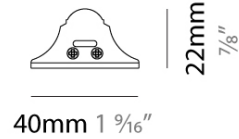

NEWLINE LO SURFACE

E15G0025

base number Color
Temperature

PROJECT
TYPE
SPECIFIER
QUANTITY
DATE

1. To build a product code in our configurator select the specify button on the base model # product page
2. To build a manual product code on this datasheet choose from the options listed below in blue font and add the suffix to the base model #

GENERAL

Series: Newline LO
Partner: Diamante
Division: Exterior
Installation: Surface
Product Type: Uplight
Mounting Location: Above Ground
Light Distribution: Uplight

PHYSICAL

Shape: Cylinder
Length (mm): 512
Length (in): 20 3/16
Width (mm): 40
Width (in): 1 9/16
Height (mm): 22
Height (in): 7/8
Weight (kg): 0.2
Diffuser: PMMA - Opal
Fixture Finish: ANS
Fixture Material: Aluminum / Polycarbonate

ELECTRICAL

Lamp Type: LED
Input Wattage (W): 4
Dimming: Non-Dimmable
Driver Included: No
Driver Location: Remote
Driver Type: Constant Voltage - Universal
Driver Class: Class 2
Input Voltage (V): 120 - 277
Output Voltage (V): 24
Upon Request: 0-10V Dimming, Phase Dimming, DALI Dimming (Contact Zaneen for driver details)

LED

Number of LEDs: 64
Color Temperature (°K): 3000 / 4000
Max. Delivered Lumen (lm): 375 / 410
Nominal Lumen (lm): 660 / 720
CRI: >80 CRI
Lamp Life (hrs): 50000

OPTICAL

Beam Angle: 120
Adjustability: Fixed

RATINGS AND CERTIFICATIONS

Certified By: Certified for North American Standards
IP rating: IP66
IK Rating: IK08