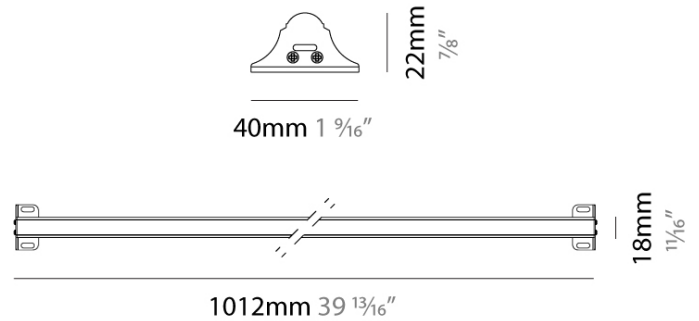

NEWLINE LO SURFACE

E15G0027

base number _____ Color _____
Temperature _____

PROJECT
TYPE
SPECIFIER
QUANTITY
DATE

1. To build a product code in our configurator select the specify button on the base model # product page
2. To build a manual product code on this datasheet choose from the options listed below in blue font and add the suffix to the base model #

GENERAL

Series: Newline LO
Partner: Diamante
Division: Exterior
Installation: Surface
Product Type: Uplight
Mounting Location: Above Ground
Light Distribution: Uplight

PHYSICAL

Shape: Cylinder
Length (mm): 1012
Length (in): 39 13/16
Width (mm): 40
Width (in): 1 9/16
Height (mm): 22
Height (in): 7/8
Weight (kg): 0.4
Diffuser: PMMA - Opal
Fixture Finish: ANS
Fixture Material: Aluminum / Polycarbonate

ELECTRICAL

Lamp Type: LED
Input Wattage (W): 8.5
Dimming: Non-Dimmable
Driver Included: No
Driver Location: Remote
Driver Type: Constant Voltage - Universal
Driver Class: Class 2
Input Voltage (V): 120 - 277
Output Voltage (V): 24
Upon Request: 0-10V Dimming, Phase Dimming, DALI Dimming (Contact Zaneen for driver details)

LED

Number of LEDs: 128
Color Temperature (°K): 3000 / 4000
Max. Delivered Lumen (lm): 750 / 820
Nominal Lumen (lm): 1315 / 1440
CRI: >80 CRI
Lamp Life (hrs): 50000

OPTICAL

Beam Angle: 120
Adjustability: Fixed

RATINGS AND CERTIFICATIONS

Certified By: Certified for North American Standards
IP rating: IP66
IK Rating: IK08