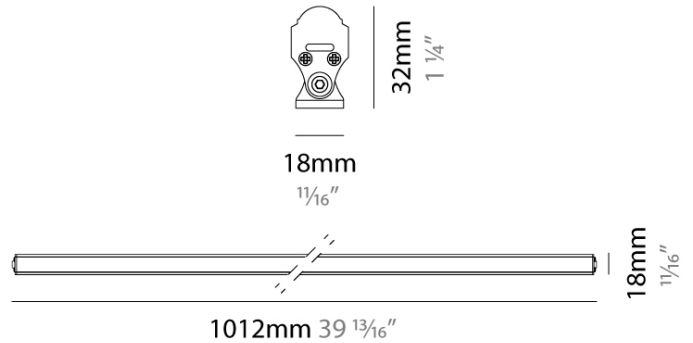

NEWLINE LO SURFACE

E15G0028

base number Color
Temperature

PROJECT
TYPE
SPECIFIER
QUANTITY
DATE

1. To build a product code in our configurator select the specify button on the base model # product page
2. To build a manual product code on this datasheet choose from the options listed below in blue font and add the suffix to the base model #

GENERAL

Series: Newline LO
Partner: Diamante
Division: Exterior
Installation: Surface
Product Type: Uplight
Mounting Location: Above Ground
Light Distribution: Uplight

PHYSICAL

Shape: Cylinder
Length (mm): 1012
Length (in): 39 ¹³/₁₆
Width (mm): 40
Width (in): 1 ⁹/₁₆
Height (mm): 22
Height (in): 7/8
Weight (kg): 0.4
Diffuser: PMMA - Opal
Fixture Finish: ANS
Fixture Material: Aluminum / Polycarbonate

ELECTRICAL

Lamp Type: LED
Input Wattage (W): 8.5
Dimming: Non-Dimmable
Driver Included: No
Driver Location: Remote
Driver Type: Constant Voltage - Universal
Driver Class: Class 2
Input Voltage (V): 120 - 277
Output Voltage (V): 24
Upon Request: 0-10V Dimming, Phase Dimming, DALI Dimming (Contact Zaneen for driver details)

LED

Number of LEDs: 128
Color Temperature (°K): 3000 / 4000
Max. Delivered Lumen (lm): 750 / 820
Nominal Lumen (lm): 1315 / 1440
CRI: >80 CRI
Lamp Life (hrs): 50000

OPTICAL

Beam Angle: 120
Adjustability: Tilting

RATINGS AND CERTIFICATIONS

Certified By: Certified for North American Standards
IP rating: IP66
IK Rating: IK08