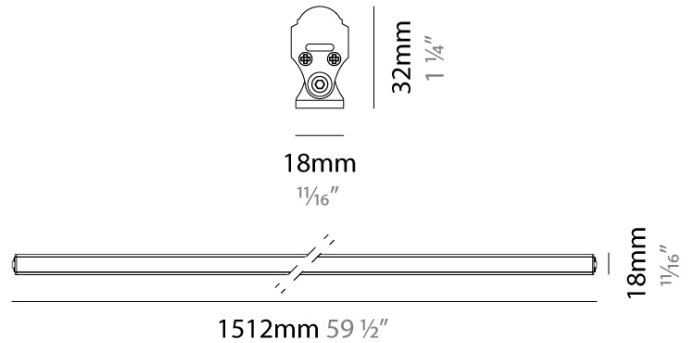

NEWLINE LO SURFACE

E15G0030

base number Color
Temperature

1. To build a product code in our configurator select the specify button on the base model # product page
2. To build a manual product code on this datasheet choose from the options listed below in blue font and add the suffix to the base model #

GENERAL

Series: Newline LO
Partner: Diamante
Division: Exterior
Installation: Surface
Product Type: Uplight
Mounting Location: Above Ground
Light Distribution: Uplight

PHYSICAL

Shape: Cylinder
Length (mm): 1512
Length (in): 59 1/2
Width (mm): 40
Width (in): 1 9/16
Height (mm): 22
Height (in): 7/8
Weight (kg): 0.4
Diffuser: PMMA - Opal
Fixture Finish: ANS
Fixture Material: Aluminum / Polycarbonate

ELECTRICAL

Lamp Type: LED
Input Wattage (W): 12.5
Dimming: Non-Dimmable
Driver Included: No
Driver Location: Remote
Driver Type: Constant Voltage - Universal
Driver Class: Class 2
Input Voltage (V): 120 - 277
Output Voltage (V): 24
Upon Request: 0-10V Dimming, Phase Dimming, DALI Dimming (Contact Zaneen for driver details)

LED

Number of LEDs: 192
Color Temperature (°K): 3000 / 4000
Max. Delivered Lumen (lm): 1125 / 1235
Nominal Lumen (lm): 1975 / 2160
CRI: >80 CRI
Lamp Life (hrs): 50000

OPTICAL

Beam Angle: 120
Adjustability: Tilting

RATINGS AND CERTIFICATIONS

Certified By: Certified for North American Standards
IP rating: IP66
IK Rating: IK08

PROJECT
TYPE
SPECIFIER
QUANTITY
DATE