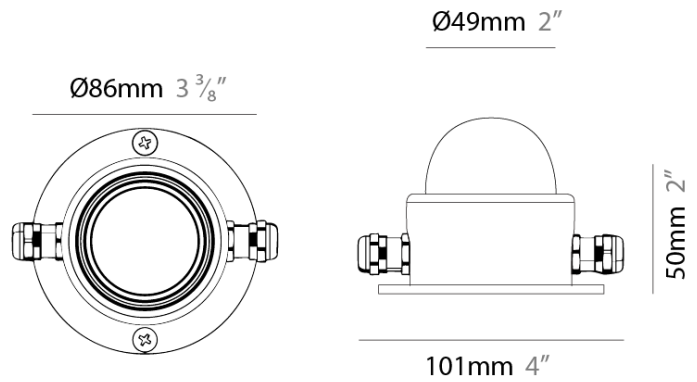

GENERAL

Series: Point
 Partner: Diamante
 Division: Exterior
 Installation: Surface
 Product Type: Marker
 Mounting Location: Wall
 Light Distribution: Direct

PHYSICAL

Shape: Round
 Diameter (mm): 68
 Diameter (in): 2 ¹¹/₁₆
 Width (mm): 75
 Width (in): 2 ¹⁵/₁₆
 Depth (mm): 117
 Depth (in): 4 ⁵/₈
 Weight (kg): 0.29
 Diffuser: PMMA - Opal
 Fixture Finish: ANB
 Fixture Material: Aluminum Alloy
 Cable Details: Signal Cable length 0,25m

LED

Number of LEDs: 24
 Color Temperature (°K): RGBW
 Max. Delivered Lumen (lm): 165
 Nominal Lumen (lm): 265
 CRI: >80 CRI
 Lamp Life (hrs): 50000

OPTICAL

Beam Angle: 120

RATINGS AND CERTIFICATIONS

Certified By: Certified for North American Standards
 IP rating: IP67
 IK Rating: IK08