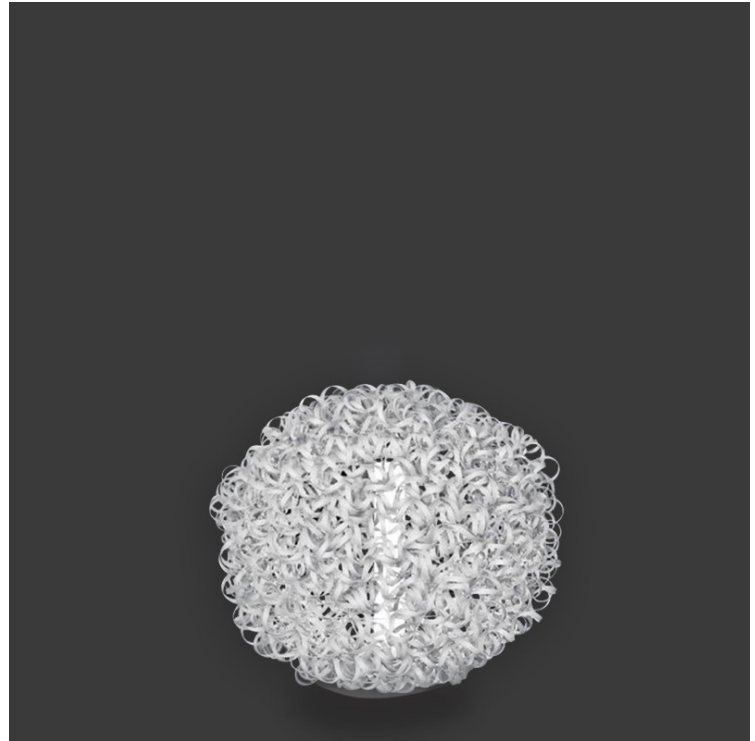

SALSOLA PORTABLE

E44011-

base number Finish
Options

1. To build a product code in our configurator select the specify button on the base model # product page
2. To build a manual product code on this datasheet choose from the options listed below in blue font and add the suffix to the base model #

GENERAL

Series: Salsola
Partner: Icone
Division: Exterior
Installation: Portable
Product Type: Floor
Mounting Location: Floor

PHYSICAL

Shape: Abstract
Diameter (mm): 650
Diameter (in): 25 ⁹/₁₆
[Fixture Finish: WHI / OBN](#)
Fixture Material: Aluminum
Upon Request: Bolt Down

ELECTRICAL

Number of Lamps: 1
Lamp Type: LED Retrofit
Bulb Included: Bulb Not Included
Max. Wattage Per Lamp (W): 15
Lamp Base: E26
Input Voltage (V): 120
Upon Request: 277Vac / GU24

RATINGS AND CERTIFICATIONS

Certified By: Certified for North American Standards
IP rating: IP44

PROJECT	_____
TYPE	_____
SPECIFIER	_____
QUANTITY	_____
DATE	_____

Ø650mm 25 ⁹/₁₆"