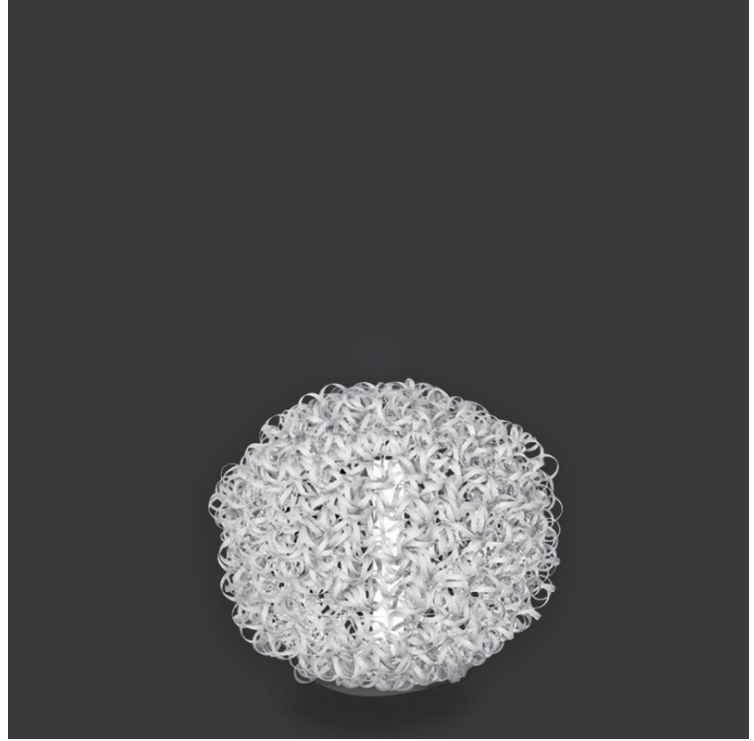

SALSOLA PORTABLE

E44011-

base number   Finish
Options

1. To build a product code in our configurator select the specify button on the base model # product page
2. To build a manual product code on this datasheet choose from the options listed below in blue font and add the suffix to the base model #

GENERAL

Series: Salsola
Brand: Icone
Division: Exterior
Mounting Type: Portable
Mounting Location: Floor
Subcategory: Ambient

PHYSICAL

Shape: Abstract
Diameter (mm): 650
Diameter (in): 25 ⁹/₁₆
Light Distribution: Omnidirectional
Fixture Finish: WHI / OBN
Fixture Material: Aluminum
Upon Request: Bolt Down

ELECTRICAL

Number of Lamps: 1
Lamp Type: LED Retrofit
Bulb Included: Bulb Not Included
Max. Wattage Per Lamp (W): 15
Lamp Base: E26
Input Voltage (V): 120
Upon Request: 277Vac / GU24

RATINGS AND CERTIFICATIONS

Certified By: Certified for North American Standards
IP rating: IP44

PROJECT	_____
TYPE	_____
SPECIFIER	_____
QUANTITY	_____
DATE	_____

Ø650mm 25 ⁹/₁₆"