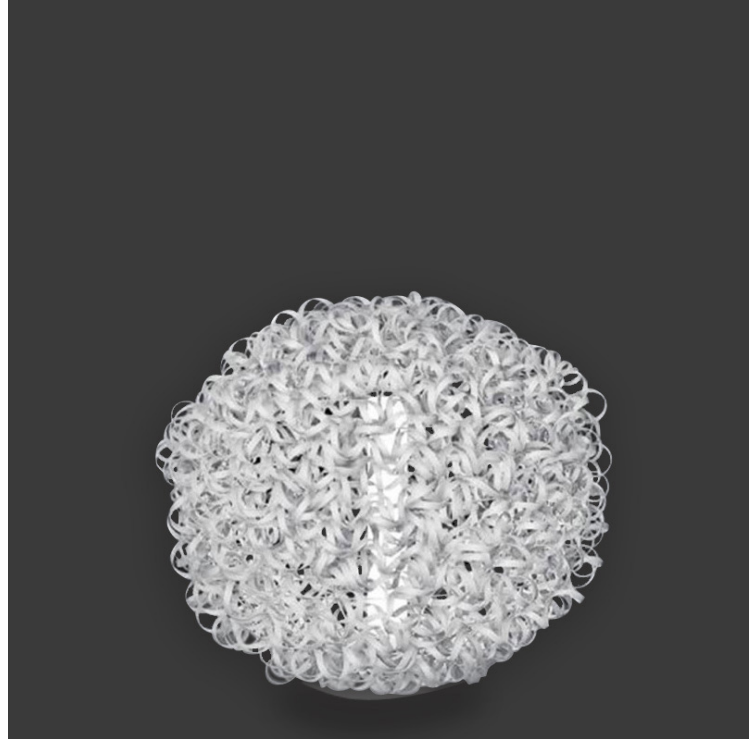

SALSOLA PORTABLE

E44012-

base number   Finish
Options

1. To build a product code in our configurator select the specify button on the base model # product page
2. To build a manual product code on this datasheet choose from the options listed below in blue font and add the suffix to the base model #

GENERAL

Series: Salsola
Partner: Icone
Division: Exterior
Installation: Portable
Product Type: Floor
Mounting Location: Floor

PHYSICAL

Shape: Abstract
Diameter (mm): 850
Diameter (in): 33 ⁷/₁₆
[Fixture Finish: WHI / OBN](#)
Fixture Material: Aluminum
Upon Request: Bolt Down

ELECTRICAL

Number of Lamps: 1
Lamp Type: LED Retrofit
Bulb Included: Bulb Not Included
Max. Wattage Per Lamp (W): 15
Lamp Base: E26
Input Voltage (V): 120
Upon Request: 277Vac / GU24

RATINGS AND CERTIFICATIONS

Certified By: Certified for North American Standards
IP rating: IP44

PROJECT	_____
TYPE	_____
SPECIFIER	_____
QUANTITY	_____
DATE	_____

Ø850mm 33 ⁷/₁₆"