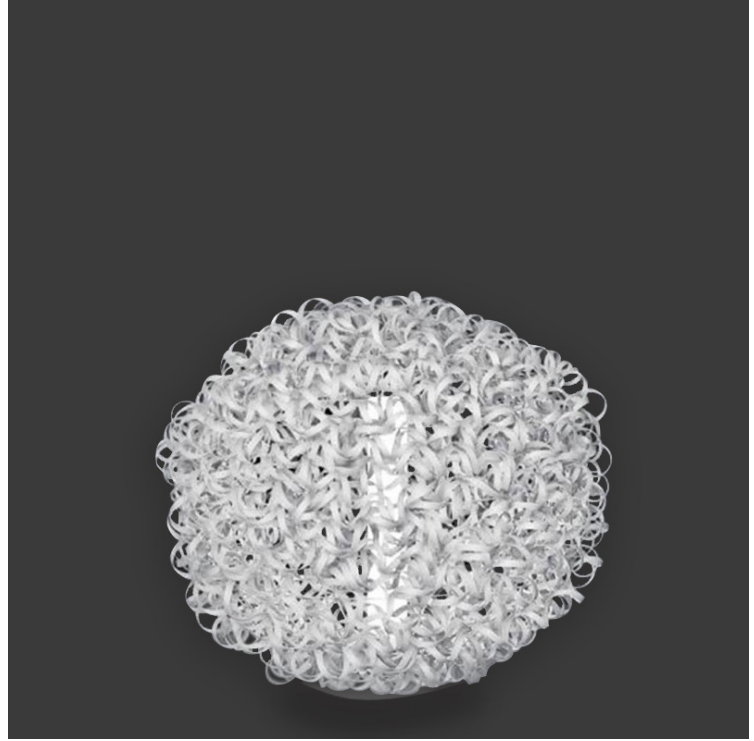

SALSOLA PORTABLE

E44012-

base number   Finish
Options

1. To build a product code in our configurator select the specify button on the base model # product page
2. To build a manual product code on this datasheet choose from the options listed below in blue font and add the suffix to the base model #

GENERAL

Series: Salsola
Brand: Icone
Division: Exterior
Mounting Type: Portable
Mounting Location: Floor
Subcategory: Ambient

PHYSICAL

Shape: Abstract
Diameter (mm): 850
Diameter (in): 33 ⁷/₁₆
Light Distribution: Omnidirectional
Fixture Finish: WHI / OBN
Fixture Material: Aluminum
Upon Request: Bolt Down

ELECTRICAL

Number of Lamps: 1
Lamp Type: LED Retrofit
Bulb Included: Bulb Not Included
Max. Wattage Per Lamp (W): 15
Lamp Base: E26
Input Voltage (V): 120
Upon Request: 277Vac / GU24

RATINGS AND CERTIFICATIONS

Certified By: Certified for North American Standards
IP rating: IP44

PROJECT	_____
TYPE	_____
SPECIFIER	_____
QUANTITY	_____
DATE	_____

Ø850mm 33 ⁷/₁₆"