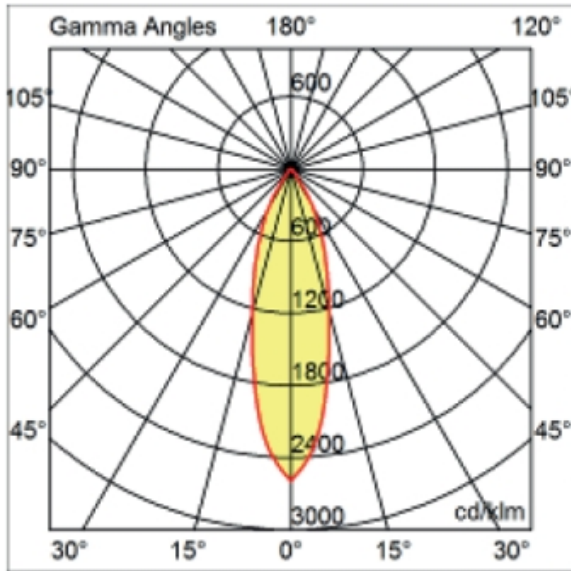

DIXIT RECESSED

E5607021-

PROJECT
TYPE
SPECIFIER
QUANTITY
DATE

	DP	DV	
Dimming	Phase	0-10V	
Color Temperature	27K 30K 35K 40K	2700K 3000K 3500K 4000K	K°

Order Example **L5XXXXXX-DV-30K**
0-10V 3000K