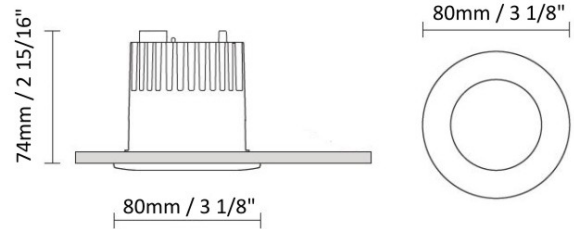

GENERAL

Series: Dixit _____
 Brand: Ivela _____
 Division: Exterior _____
 Mounting Type: Recessed _____
 Mounting Location: Ceiling _____

PHYSICAL

Diameter (mm): 80 _____
 Diameter (in): 3 1/8 _____
 Height (mm): 74 _____
 Depth (mm): 114 _____
 Height (in): 2 15/16 _____
 Depth (in): 4 1/2 _____
 Min. Recessing Depth (mm): 114 _____
 Min. Recessing Depth (in): 4 1/2 _____
 Light Distribution: Adjustable / Direct _____
 Cut-out Measurements: 70mm / 2 3/4" _____

Ø 70mm (2 3/4")

DIXIT RECESSED

E5607021-

PROJECT
TYPE
SPECIFIER
QUANTITY
DATE

	DP	DV	
Dimming	Phase	0-10V	
Color Temperature	27K 30K 35K 40K	2700K 3000K 3500K 4000K	K°

Order Example  **L5XXXXXX-DV-30K**
 0-10V 3000K