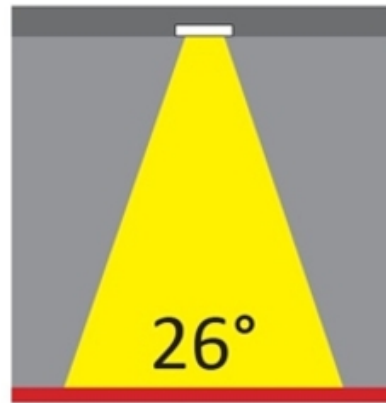

DIXIT RECESSED

E5607021-

PROJECT
TYPE
SPECIFIER
QUANTITY
DATE

	DP	DV	
Dimming	Phase	0-10V	
Color Temperature	27K 30K 35K 40K	2700K 3000K 3500K 4000K	K°

Order Example **L5XXXXXX-DV-30K**
0-10V 3000K