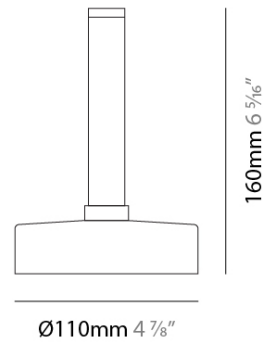

FROG

E9A332-

base number _____
Finish Options _____

DESCRIPTION

Frog - Base with Pole - H. 160mm

1. To build a product code in our configurator select the specify button on the base model # product page
2. To build a manual product code on this datasheet choose from the options listed below in blue font and add the suffix to the base model #

GENERAL

Series: Frog _____
Partner: Platek _____
Division: Exterior _____

PHYSICAL

Height (mm): 160 _____
Fixture Finish: [BLK / BRZ](#) _____
Fixture Material: Metal _____
Upon Request: Finishes - White, Green Forest, Corten _____

RATINGS AND CERTIFICATIONS

Certified By: Certified for North American Standards _____
IP rating: IP66 _____