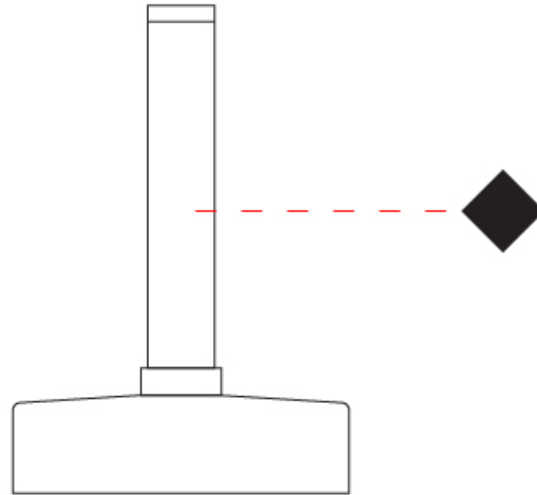

FROG

E9A332-

PROJECT _____

TYPE _____

SPECIFIER _____

QUANTITY _____

DATE _____