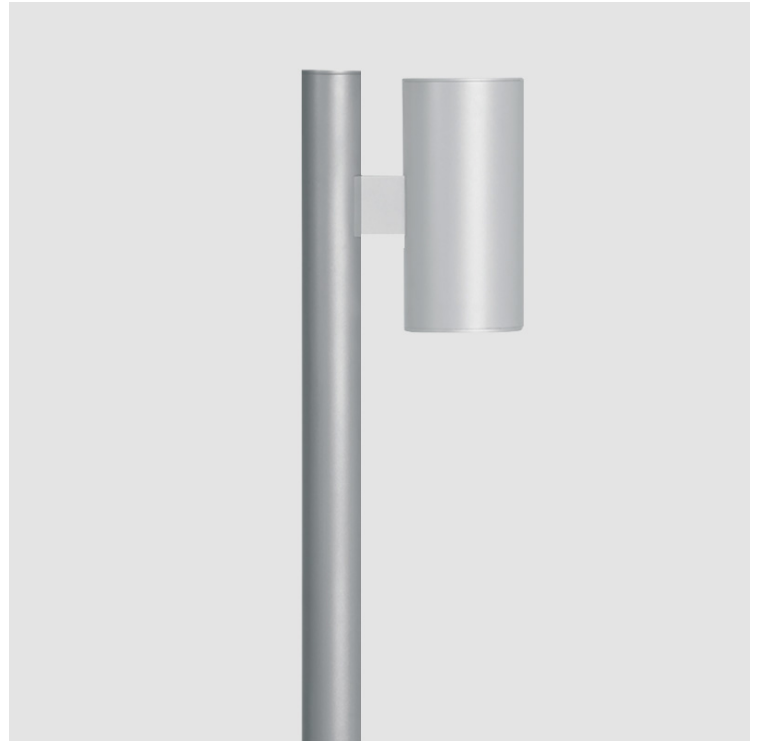

BALI POST

E9A50032-

base number _____
Finish Options _____

DESCRIPTION

Bali - Post - H.4000mm for 1 Light

1. To build a product code in our configurator select the specify button on the base model # product page
2. To build a manual product code on this datasheet choose from the options listed below in blue font and add the suffix to the base model #

GENERAL

Series: Bali _____
Partner: Platek _____
Division: Exterior _____
Installation: Post _____
Mounting Location: Above Ground _____

PHYSICAL

Shape: Cylinder _____
Diameter (mm): 350 _____
Diameter (in): 13 3/4 _____
Height (mm): 4000 _____
Height (in): 157 1/2 _____
Fixture Finish: [BLK](#) / [WHI](#) / [GRY](#) / [COR](#) / [ANT](#) / [BRZ](#) _____
Fixture Material: Metal _____

RATINGS AND CERTIFICATIONS

Certified By: Certified for North American Standards _____
IP rating: IP65 _____