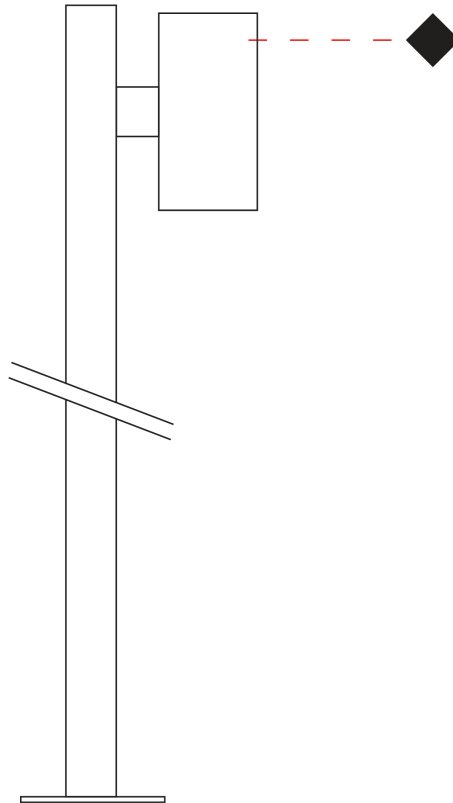

PROJECT _____

TYPE _____

SPECIFIER _____

QUANTITY _____

DATE _____