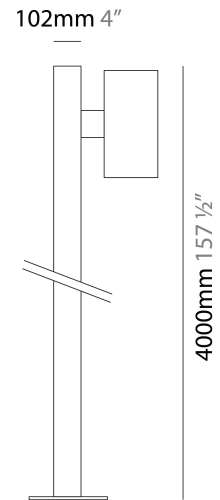

BALI POST

E9A50032-

base number _____
Finish Options _____

DESCRIPTION

Bali - Post - H.4000mm for 1 Light

1. To build a product code in our configurator select the specify button on the base model # product page
2. To build a manual product code on this datasheet choose from the options listed below in blue font and add the suffix to the base model #

GENERAL

Series: Bali _____
Partner: Platek _____
Division: Exterior _____
Installation: Post _____
Mounting Location: Above Ground _____

PHYSICAL

Shape: Cylinder _____
Diameter (mm): 350 _____
Diameter (in): 13 3/4 _____
Height (mm): 4000 _____
Height (in): 157 1/2 _____
Fixture Finish: [BLK](#) / [WHI](#) / [GRY](#) / [COR](#) / [ANT](#) / [BRZ](#) _____
Fixture Material: Metal _____

RATINGS AND CERTIFICATIONS

Certified By: Certified for North American Standards _____
IP rating: IP65 _____