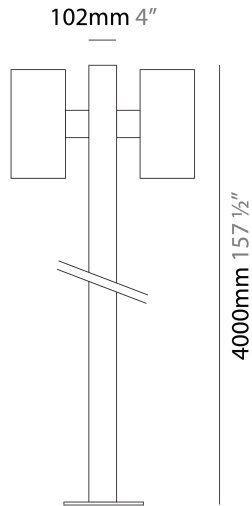

BALI POST

E9A50033-

base number _____
Finish Options _____

DESCRIPTION

Bali - Post - H.4000mm for 2 Light

1. To build a product code in our configurator select the specify button on the base model # product page
2. To build a manual product code on this datasheet choose from the options listed below in blue font and add the suffix to the base model #

GENERAL

Series: Bali _____
Partner: Platek _____
Division: Exterior _____
Installation: Post _____
Mounting Location: Above Ground _____

PHYSICAL

Shape: Cylinder _____
Diameter (mm): 350 _____
Diameter (in): 13 3/4 _____
Height (mm): 4000 _____
Height (in): 157 1/2 _____
[Fixture Finish: BLK / WHI / GRY / COR / ANT / BRZ](#) _____
Fixture Material: Metal _____

RATINGS AND CERTIFICATIONS

Certified By: Certified for North American Standards _____
IP rating: IP65 _____