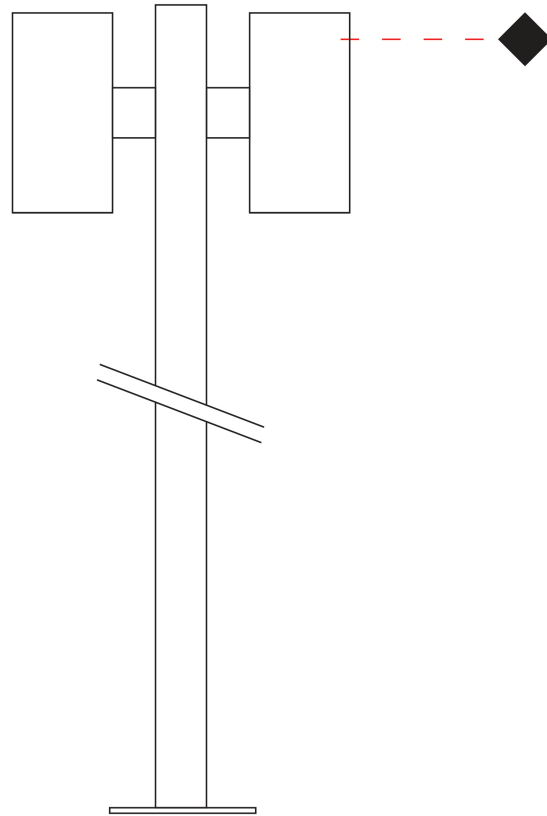

PROJECT

TYPE

SPECIFIER

QUANTITY

DATE