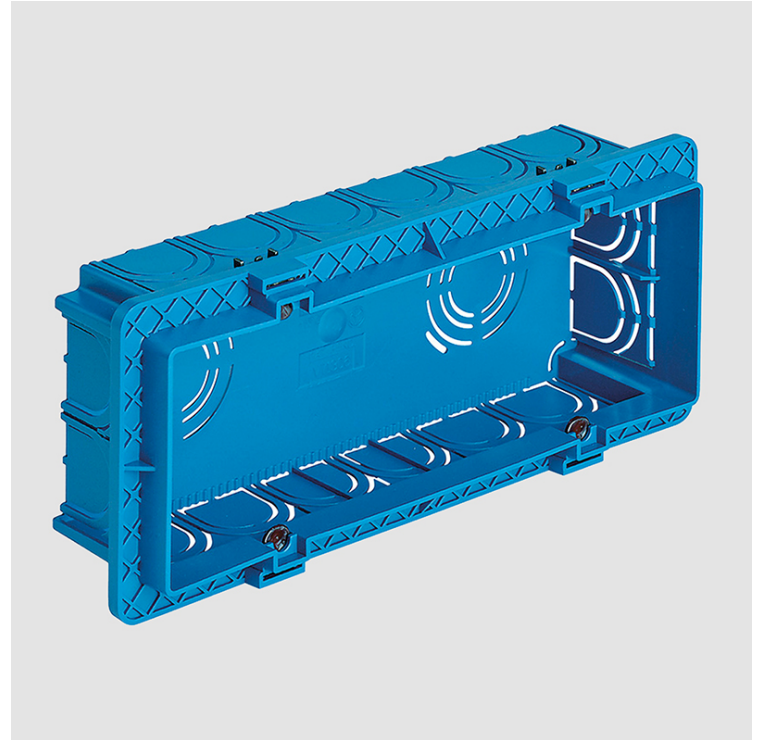

SPY RECESSED

E9A50045

base number

PROJECT _____

TYPE _____

SPECIFIER _____

QUANTITY _____

DATE _____

DESCRIPTION

Spy - Large Recessed Box for Concrete

1. To build a product code in our configurator select the specify button on the base model # product page
2. To build a manual product code on this datasheet choose from the options listed below in blue font and add the suffix to the base model #

GENERAL

Series: Spy _____

Brand: Platek _____

Division: Exterior _____

Mounting Type: Recessed _____

Mounting Location: Wall _____

Subcategory: Pedestrian _____

PHYSICAL

Shape: Rectangle _____

Length (mm): 190 _____

Length (in): 7 ½ _____

Width (mm): 80 _____

Width (in): 3 ⅙ _____

Depth (mm): 51 _____

Depth (in): 2 _____

Fixture Material: Plastic _____

LED

CRI: >80 CRI _____

RATINGS AND CERTIFICATIONS

Certified By: Certified for North American Standards _____

IP rating: IP65 _____

IK Rating: IK05 _____