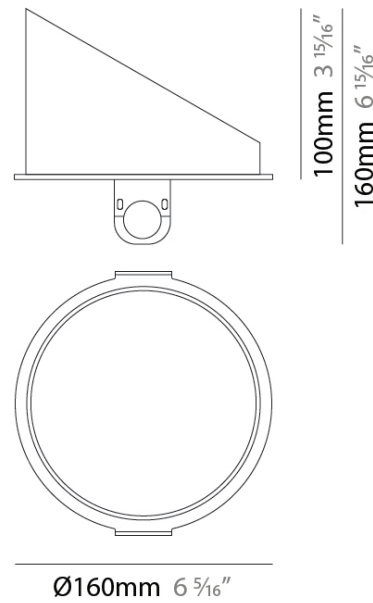

SUN

E9A50062

base number

PROJECT	
TYPE	
SPECIFIER	
QUANTITY	
DATE	

DESCRIPTION

Sun - Visor - Black

1. To build a product code in our configurator select the specify button on the base model # product page
2. To build a manual product code on this datasheet choose from the options listed below in blue font and add the suffix to the base model #

GENERAL

Series: Sun
Partner: Platek
Division: Exterior

PHYSICAL

Diameter (mm): 160
Diameter (in): 6 ⁵/₁₆
Height (mm): 160
Height (in): 6 ⁵/₁₆
Fixture Finish: BLK
Fixture Material: Plastic

RATINGS AND CERTIFICATIONS

Certified By: Certified for North American Standards