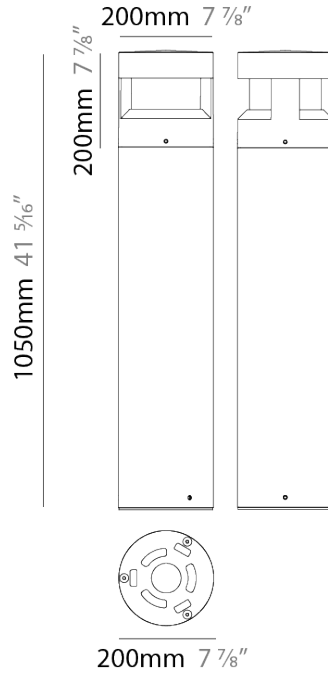

GENERAL

Series: Menhir
Subseries: Standard Menhir
Brand: Platek
Division: Exterior
Mounting Type: Post
Mounting Location: Above Ground
Subcategory: Bollard

PHYSICAL

Shape: Cylinder
Diameter (mm): 200
Diameter (in): 7 7/8
Height (mm): 1050
Height (in): 41 5/16
Light Distribution: Direct
Screws: A4 stainless steel
Diffuser: Clear tempered glass
Fixture Finish: [BLK](#) / [WHI](#) / [GRY](#) / [COR](#) / [ANT](#) / [BRZ](#)
Fixture Material: Aluminum
Cable Details: 8-13mm cable allowed

ELECTRICAL

Lamp Type: LED
Input Wattage (W): 40
Total Output Wattage (W): 36
Dimming: Non-Dimming / Phase Dimming (120vac Only)
Driver Included: Yes
Driver Location: Integrated
Driver Type: Constant Current - Universal
Driver Class: Class 2
Input Voltage (V): 120 - 277
Constant Current (MA): 1050
Upon Request: (Not included - see components [IP65 or higher enclosure to be supplied by others]): Remote: 0-10Vdc dimming

LED

Color Temperature (°K): [3000](#) / [4000](#)
Max. Delivered Lumen (lm): 2500 / 2600
Nominal Lumen (lm): 4355 / 4530
CRI: >80 CRI
Lamp Life (hrs): 60000

OPTICAL

Optic°: 2 Openings

RATINGS AND CERTIFICATIONS

Certified By: Certified for North American Standards
IP rating: IP65
IK Rating: IK08
Bug Rating: B1 U3 G2
Upon Request: Higher Maximum Ambient Temperature

PROJECT
TYPE
SPECIFIER
QUANTITY
DATE