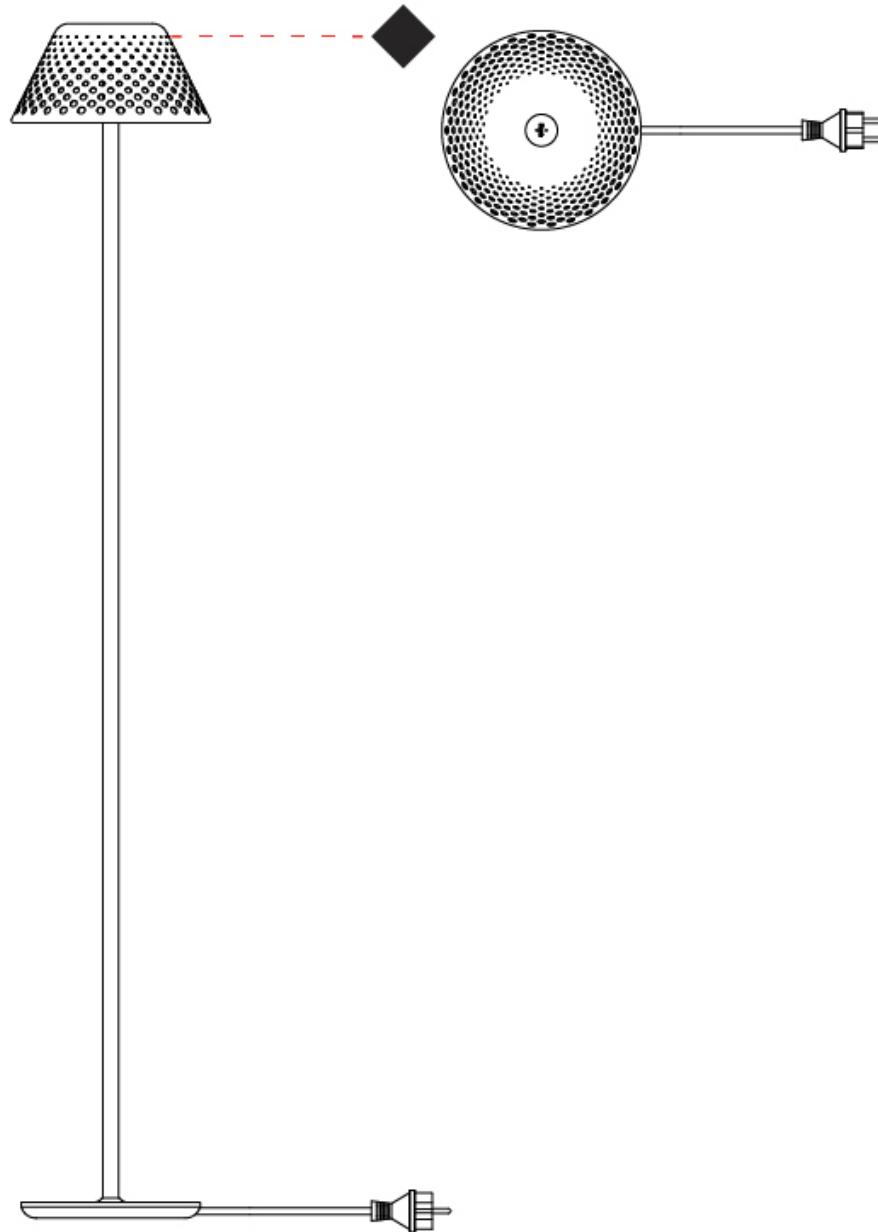

MESH - STANDARD PORTABLE

E9B219-

PROJECT	_____
TYPE	_____
SPECIFIER	_____
QUANTITY	_____
DATE	_____

E