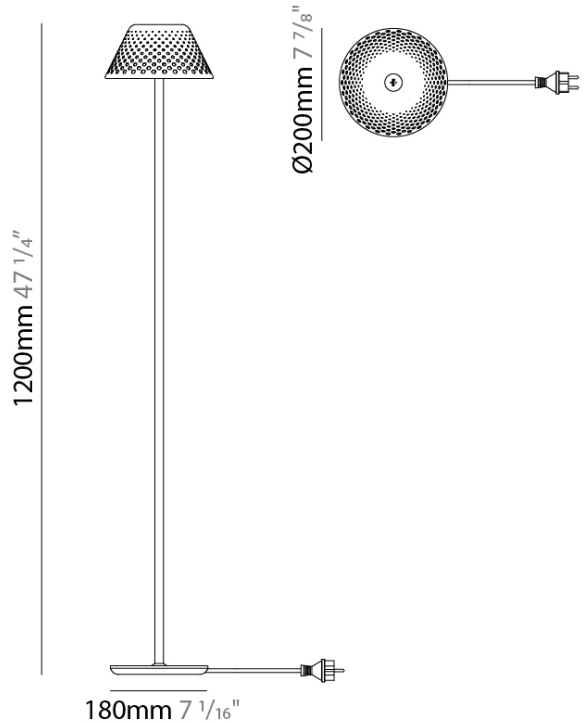

PROJECT	
TYPE	
SPECIFIER	
QUANTITY	
DATE	

MESH - STANDARD PORTABLE

E9B219-

base number   Color   Finish
Temperature   Options

1. To build a product code in our configurator select the specify button on the base model # product page
2. To build a manual product code on this datasheet choose from the options listed below in blue font and add the suffix to the base model #

GENERAL

Series: Mesh
Subseries: Mesh - Standard
Partner: Platek
Division: Exterior
Installation: Portable
Product Type: Floor
Mounting Location: Floor
Light Distribution: Direct

PHYSICAL

Shape: Abstract
Diameter (mm): 200
Diameter (in): 7 7/8
Height (mm): 1200
Height (in): 47 1/4
Diffuser: Polycarbonate
Fixture Finish: WHI / BRZ
Fixture Material: Metal
Upon Request: Finishes - Corten, Anthracite

ELECTRICAL

Lamp Type: LED
Input Wattage (W): 12
Dimming: Non-Dimmable
Input Voltage (V): 120

LED

Color Temperature (°K): 3000 / 4000
Max. Delivered Lumen (lm): 295 / 305
Nominal Lumen (lm): 1050 / 1090
CRI: >80 CRI
Lamp Life (hrs): 60000

OPTICAL

Optic°: 87

RATINGS AND CERTIFICATIONS

Certified By: Certified for North American Standards
IP rating: IP65
IK Rating: IK07
Bug Rating: B0 U0 G0
Upon Request: Higher Maximum Ambient Temperature