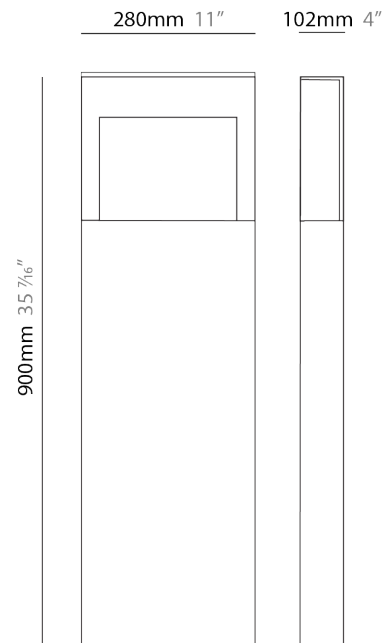

1. To build a product code in our configurator select the specify button on the base model # product page
2. To build a manual product code on this datasheet choose from the options listed below in blue font and add the suffix to the base model #

GENERAL

Series: Team
Subseries: Team Square
Partner: Platek
Division: Exterior
Installation: Post
Product Type: Bollard
Mounting Location: Above Ground
Light Distribution: Direct

PHYSICAL

Shape: Rectangle
Length (mm): 280
Length (in): 11
Width (mm): 102
Width (in): 4
Height (mm): 900
Height (in): 35 ⁷/₁₆
Screws: A4 stainless steel
Diffuser: Transparent Methacrylate
Fixture Finish: [BLK](#) / [WHI](#) / [GRY](#) / [COR](#) / [ANT](#) / [BRZ](#)
Fixture Material: Extruded Aluminum

ELECTRICAL

Lamp Type: LED
Input Wattage (W): 35
Total Output Wattage (W): 29
Dimming: Non-Dimming / Phase Dimming 120/277Vac
Driver Included: No
Driver Location: Remote
Driver Type: Constant Voltage – Universal
Driver Class: Class 2
Input Voltage (V): 120 - 277
Output Voltage (V): 24
Constant Voltage (V): 24
Upon Request: Remote: 0-10V Dimming

LED

Color Temperature (°K): 3000 / 4000
Max. Delivered Lumen (lm): 1780 / 1850
Nominal Lumen (lm): 3200 / 3328
CRI: >80 CRI
Lamp Life (hrs): 60000

OPTICAL

Optic^o: 2 Openings

RATINGS AND CERTIFICATIONS

Certified By: Certified for North American Standards
IP rating: IP66
IK Rating: IK08
Bug Rating: B1 U0 G1

PROJECT
TYPE
SPECIFIER
QUANTITY
DATE