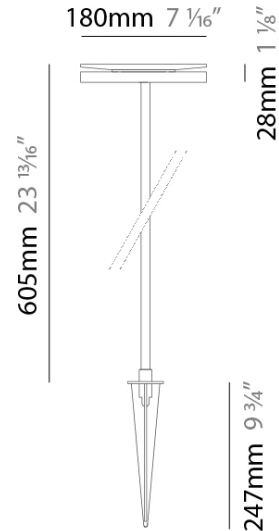

CHIDO POST

E9B233-

base number   Finish
Options

1. To build a product code in our configurator select the specify button on the base model # product page
2. To build a manual product code on this datasheet choose from the options listed below in blue font and add the suffix to the base model #

GENERAL

Series: Chiodo
Brand: Platek
Division: Exterior
Mounting Type: Post
Mounting Location: Above Ground
Subcategory: Bollard - Garden

PHYSICAL

Shape: Disc
Diameter (mm): 180
Diameter (in): 7 1/16
Height (mm): 605
Height (in): 23 13/16
Light Distribution: Omnidirectional
Weight (kg): 1.75
Weight (lbs): 3.85
Screws: No visible screws
Diffuser: Frosted Methacrylate
Fixture Finish: [BLK / COR](#)
Fixture Material: Aluminum
Upon Request: Finishes - White, Green Forest, Gray, Anthracite

ELECTRICAL

Lamp Type: LED
Input Wattage (W): 12.1
Dimming: Non-Dimmable
Input Voltage (V): 120Vac Direct Line

LED

Color Temperature (°K): 3000
Max. Delivered Lumen (lm): 595
Nominal Lumen (lm): 710
CRI: >80 CRI
Lamp Life (hrs): 60000

OPTICAL

Optic°: 93

RATINGS AND CERTIFICATIONS

Certified By: Certified for North American Standards
IP rating: IP65
IK Rating: IK05
Bug Rating: B0 U2 G0
Upon Request: Higher Maximum Ambient Temperature

PROJECT	_____
TYPE	_____
SPECIFIER	_____
QUANTITY	_____
DATE	_____