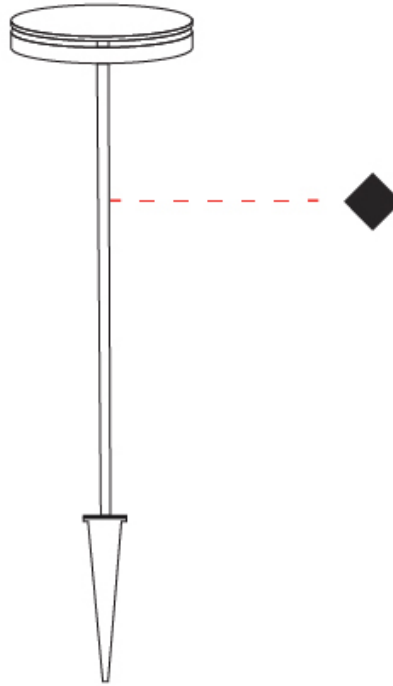

CHiodo POST

E9B233-

PROJECT _____

TYPE _____

SPECIFIER _____

QUANTITY _____

DATE _____