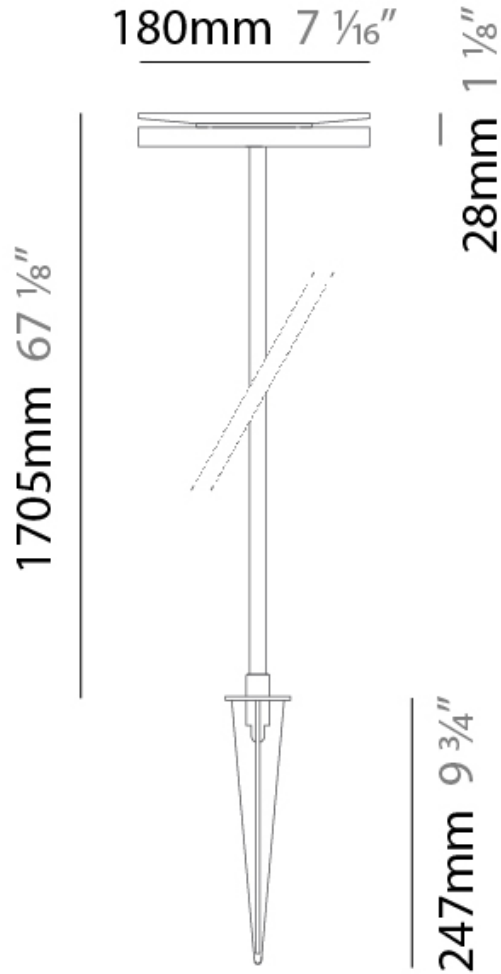

CHiodo POST

E9B235-

PROJECT	_____
TYPE	_____
SPECIFIER	_____
QUANTITY	_____
DATE	_____