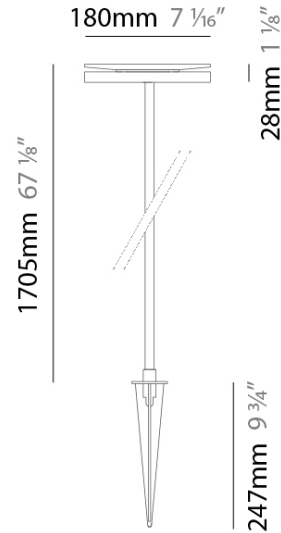

CHIDO POST

E9B235-

base number Finish
Options

1. To build a product code in our configurator select the specify button on the base model # product page
2. To build a manual product code on this datasheet choose from the options listed below in blue font and add the suffix to the base model #

GENERAL

Series: Chiodo
Brand: Platek
Division: Exterior
Mounting Type: Post
Mounting Location: Above Ground
Subcategory: Bollard - Garden

PHYSICAL

Shape: Disc
Diameter (mm): 180
Diameter (in): 7 1/16
Height (mm): 1705
Height (in): 67 1/8
Light Distribution: Omnidirectional
Weight (kg): 2
Weight (lbs): 4.4
Screws: No visible screws
Diffuser: Frosted Methacrylate
Fixture Finish: BLK / COR
Fixture Material: Aluminum
Upon Request: Finishes - White, Green Forest, Gray, Anthracite

ELECTRICAL

Lamp Type: LED
Input Wattage (W): 12.1
Dimming: Non-Dimmable
Input Voltage (V): 120Vac Direct Line

LED

Color Temperature (°K): 3000
Max. Delivered Lumen (lm): 595 / 620
Nominal Lumen (lm): 710
CRI: >80 CRI
Lamp Life (hrs): 60000

OPTICAL

Optic°: 93

RATINGS AND CERTIFICATIONS

Certified By: Certified for North American Standards
IP rating: IP65
IK Rating: IK05
Bug Rating: B0 U2 G0
Upon Request: Higher Maximum Ambient Temperature

PROJECT
TYPE
SPECIFIER
QUANTITY
DATE