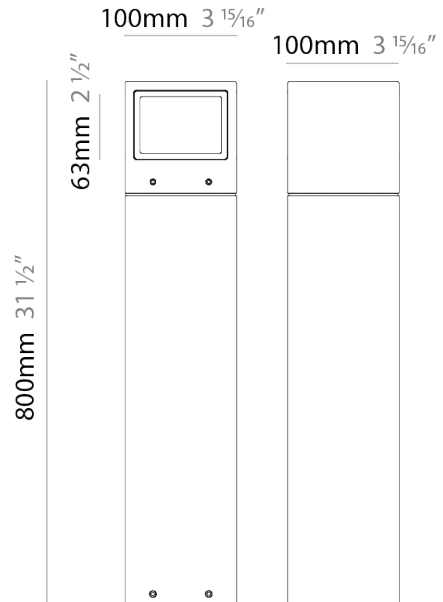

PROJECT
TYPE
SPECIFIER
QUANTITY
DATE

MINI ONE POST

E9B246-

base number Color L9
Temperature Finishes-06-08

1. To build a product code in our configurator select the specify button on the base model # product page
2. To build a manual product code on this datasheet choose from the options listed below in blue font and add the suffix to the base model #

GENERAL

Series: Mini One
Brand: Platek
Division: Exterior
Mounting Type: Post
Mounting Location: Above Ground
Subcategory: Bollard

PHYSICAL

Shape: Rectangle
Length (mm): 100
Length (in): 3 15/16
Width (mm): 100
Width (in): 3 15/16
Height (mm): 800
Height (in): 31 1/2
Light Distribution: Direct
Diffuser: Transparent Flat Tempered Glass
Fixture Finish: GRY / ANT
Fixture Material: Aluminum Die Cast
Upon Request: Finishes - Black, White, Bronze, Corten

ELECTRICAL

Lamp Type: LED
Input Wattage (W): 10.5
Total Output Wattage (W): 9
Dimming: Non-Dimmable
Driver Included: Yes
Driver Location: Integrated
Driver Type: Constant Current - 120Vac
Driver Class: Class 2
Input Voltage (V): 120
Constant Current (MA): 700

LED

Color Temperature (°K): 2700 / 3000 / 4000
Max. Delivered Lumen (lm): 110 / 115
Nominal Lumen (lm): 1040 / 1080
CRI: >80 CRI
Lamp Life (hrs): 60000

OPTICAL

Optic°: 1 Opening

RATINGS AND CERTIFICATIONS

Certified By: Certified for North American Standards
IP rating: IP65
IK Rating: IK07
Bug Rating: B0 U0 G0
Upon Request: Higher Maximum Ambient Temperature