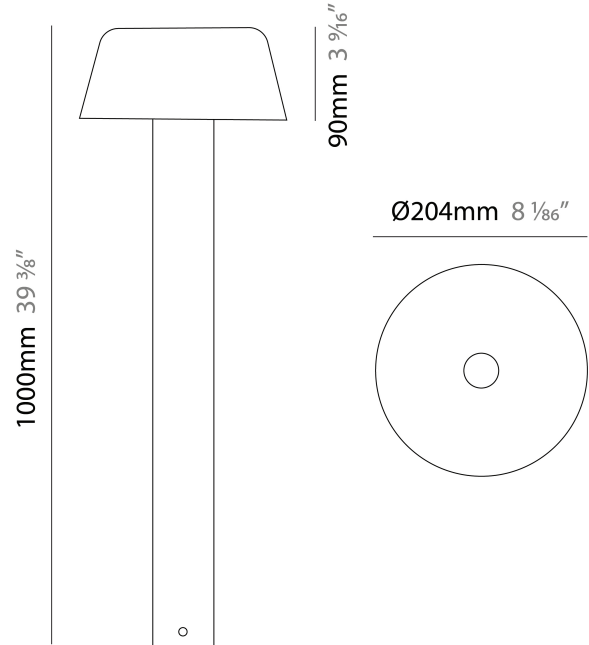

GENERAL

Series: Font _____
Brand: Platek _____
Division: Exterior _____
Mounting Type: Post _____
Mounting Location: Above Ground _____
Subcategory: Bollard _____

PHYSICAL

Shape: Drum _____
Diameter (mm): 204 _____
Diameter (in): 8 1/16 _____
Height (mm): 1000 _____
Height (in): 39 3/8 _____
Light Distribution: Direct _____
Screws: A4 stainless steel _____
Diffuser: Extra Clear Flat Tempered Glass - 12mm / 1/2" thick _____
Fixture Finish: [BLK](#) / [WHI](#) / [GRY](#) / [COR](#) / [ANT](#) / [BRZ](#) _____
Fixture Material: Metal _____

ELECTRICAL

Lamp Type: LED _____
Input Wattage (W): 8.3 _____
Dimming: Tri-Mode (Non-Dimming and Phase Dimming (120Vac only) and 0-10V Dimming) _____
Driver Included: Yes _____
Driver Location: Integrated _____
Driver Type: Constant Current - Universal _____
Driver Class: Class 2 _____
Input Voltage (V): 120 - 277 _____
Constant Current (mA): 500 _____
Upon Request: Dimming upon request _____

LED

Number of LEDs: 4 _____
Color Temperature (°K): [2700](#) / [3000](#) / [4000](#) _____
Max. Delivered Lumen (lm): 530 / 520 / 540 _____
Nominal Lumen (lm): 820 / 820 / 860 _____
CRI: >80 CRI _____
Lamp Life (hrs): 60000 _____

OPTICAL

Optic^o: Street _____
Beam Angle: 180 _____

RATINGS AND CERTIFICATIONS

Certified By: Certified for North American Standards _____
IP rating: IP65 _____
IK Rating: IK08 _____