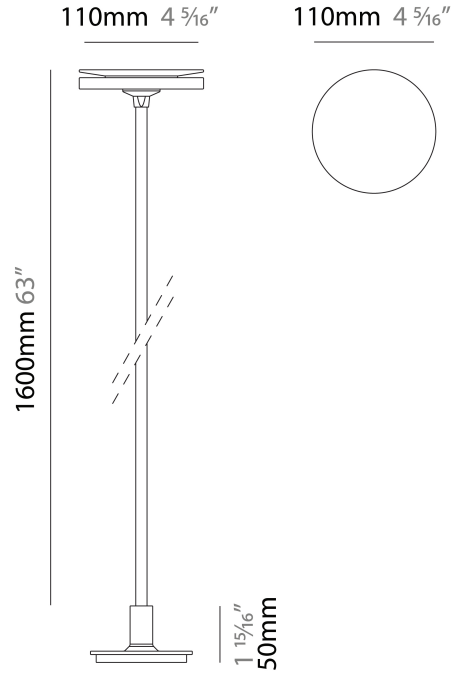

GENERAL

Series: Chiodino _____
Brand: Platek _____
Division: Exterior _____
Mounting Type: Post _____
Mounting Location: Above Ground _____
Subcategory: Bollard _____

PHYSICAL

Shape: Disc _____
Diameter (mm): 110 _____
Diameter (in): 4 5/16 _____
Height (mm): 1600 _____
Height (in): 63 _____
Light Distribution: Omnidirectional _____
Screws: No visible screws _____
Diffuser: PMMA - Opal _____
Fixture Finish: [ANT](#) / [BLK](#) / [COR](#) / [FGR](#) / [GRY](#) / [WHI](#) _____
Fixture Material: Aluminum _____

ELECTRICAL

Lamp Type: LED _____
Input Wattage (W): 10.7 _____
Total Output Wattage (W): 9.3 _____
Dimming: Non-Dimmable / 0-10V Dimming _____
Driver Included: No _____
Driver Location: Remote _____
Driver Type: Constant Voltage - Universal _____
Driver Class: Class 2 _____
Input Voltage (V): 120 - 277 _____
Output Voltage (V): 24 _____

LED

Color Temperature (°K): [2700](#) / [3000](#) / [4000](#) _____
Max. Delivered Lumen (lm): [470](#) / [470](#) / [490](#) _____
Nominal Lumen (lm): [640](#) / [640](#) / [665](#) _____
CRI: >90 CRI _____
Lamp Life (hrs): 60000 _____

RATINGS AND CERTIFICATIONS

Certified By: Certified for North American Standards _____
IP rating: IP65 _____
IK Rating: IK07 _____
Upon Request: Higher Maximum Ambient Temperature _____