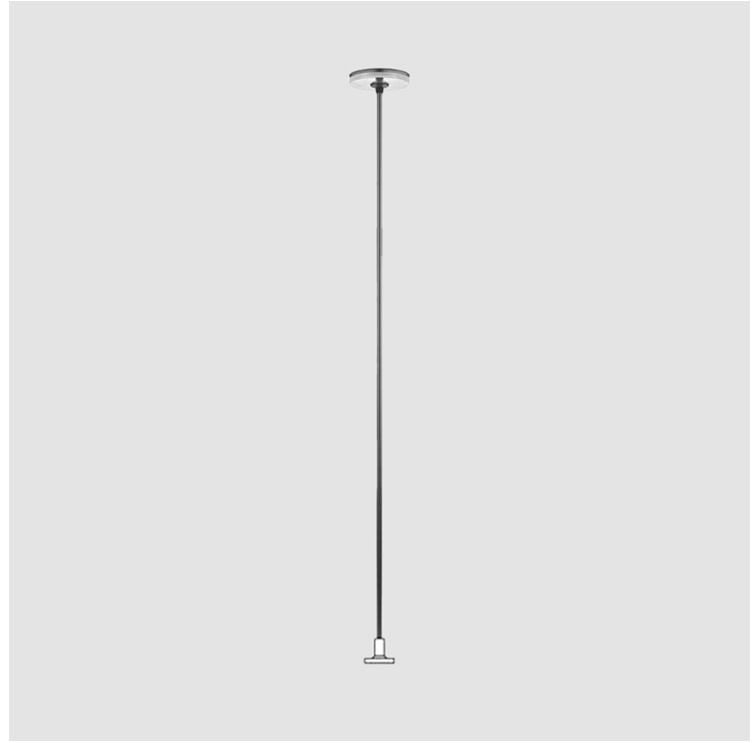

GENERAL

Series: Chiodino _____
Brand: Platek _____
Division: Exterior _____
Mounting Type: Post _____
Mounting Location: Above Ground _____
Subcategory: Bollard _____

PHYSICAL

Shape: Disc _____
Diameter (mm): 110 _____
Diameter (in): 4 5/16 _____
Height (mm): 1600 _____
Height (in): 63 _____
Light Distribution: Omnidirectional _____
Screws: No visible screws _____
Diffuser: PMMA - Opal _____
Fixture Finish: [ANT](#) / [BLK](#) / [COR](#) / [FGR](#) / [GRY](#) / [WHI](#) _____
Fixture Material: Aluminum _____

ELECTRICAL

Lamp Type: LED _____
Input Wattage (W): 10.7 _____
Total Output Wattage (W): 9.3 _____
Dimming: Non-Dimmable / 0-10V Dimming _____
Driver Included: No _____
Driver Location: Remote _____
Driver Type: Constant Voltage - Universal _____
Driver Class: Class 2 _____
Input Voltage (V): 120 - 277 _____
Output Voltage (V): 24 _____

LED

Color Temperature (°K): [2700](#) / [3000](#) / [4000](#) _____
Max. Delivered Lumen (lm): [470](#) / [470](#) / [490](#) _____
Nominal Lumen (lm): [640](#) / [640](#) / [665](#) _____
CRI: >90 CRI _____
Lamp Life (hrs): 60000 _____

RATINGS AND CERTIFICATIONS

Certified By: Certified for North American Standards _____
IP rating: IP65 _____
IK Rating: IK07 _____
Upon Request: Higher Maximum Ambient Temperature _____