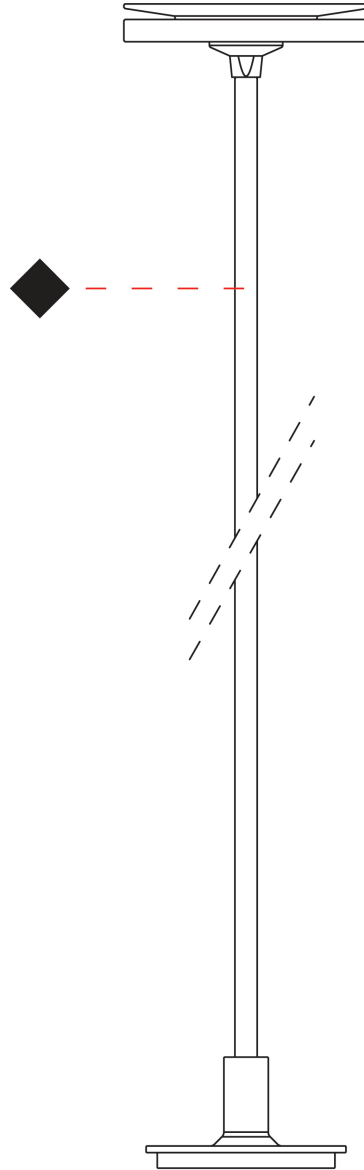

CHIODINO POST

E9B295-

PROJECT _____

TYPE _____

SPECIFIER _____

QUANTITY _____

DATE _____

E