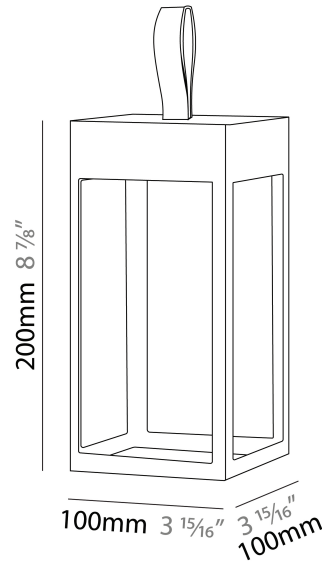

ETEREA PORTABLE

E9B300-

base number   Finish
Options

1. To build a product code in our configurator select the specify button on the base model # product page
2. To build a manual product code on this datasheet choose from the options listed below in blue font and add the suffix to the base model #

GENERAL

Series: Etereas
Brand: Platek
Division: Exterior
Mounting Type: Portable
Mounting Location: Table
Subcategory: Battery Operated

PHYSICAL

Shape: Rectangle
Length (mm): 100
Length (in): 3 15/16
Width (mm): 100
Width (in): 3 15/16
Height (mm): 200
Height (in): 7 7/8
Light Distribution: Omidirectional
Weight (kg): 0.9
Screws: No visible screws
Diffuser: Painted extraclear glass
Fixture Finish: [BLK / WHI / COR / ANT / BRZ](#)
Fixture Material: Stainless Steel
Cable Details: Supplied with one Micro USB power supply cable 1.2m in length
Upon Request: Bolt Down

ELECTRICAL

Lamp Type: LED
Input Wattage (W): 1
Total Output Wattage (W): 1
Dimming: Non-Dimmable
Input Voltage (V): 120

LED

Number of LEDs: 1
Color Temperature (°K): 3000
Max. Delivered Lumen (lm): 80
Nominal Lumen (lm): 250
CRI: >90 CRI
Lamp Life (hrs): 60000

OPTICAL

Optic°: 100

RATINGS AND CERTIFICATIONS

Certified By: Certified for North American Standards
IP rating: IP65
IK Rating: IK07
Upon Request: Higher Maximum Ambient Temperature

PROJECT
TYPE
SPECIFIER
QUANTITY
DATE