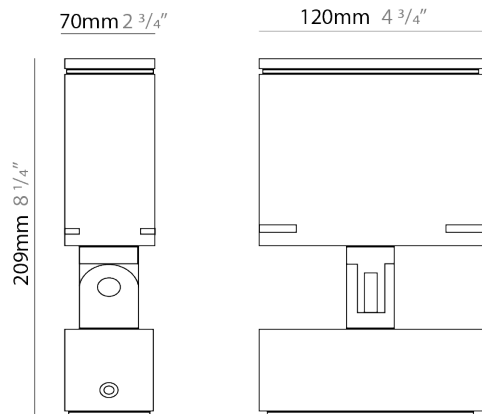

PROJECT	_____
TYPE	_____
SPECIFIER	_____
QUANTITY	_____
DATE	_____

TARGET SURFACE

E9F233- _____ - _____
base number   Finish   Lens
                         Options   Options

1. To build a product code in our configurator select the specify button on the base model # product page
2. To build a manual product code on this datasheet choose from the options listed below in blue font and add the suffix to the base model #

GENERAL

Series: Target
Brand: Platek
Division: Exterior
Mounting Type: Surface
Mounting Location: Above Ground
Subcategory: Flood

PHYSICAL

Shape: Rectangle
Length (mm): 120
Length (in): 4 3/4
Width (mm): 70
Width (in): 2 3/4
Height (mm): 213
Height (in): 8 3/8
Light Distribution: Adjustable / Direct
Screws: A4 stainless steel
Diffuser: Clear tempered glass
Fixture Finish: [BLK](#) / [WHI](#) / [GRY](#) / [COR](#) / [ANT](#) / [BRZ](#)
Fixture Material: Aluminum Die Cast
Cable Details: 2000mm Cable

ELECTRICAL

Lamp Type: LED
Total Output Wattage (W): 16
Dimming: DMX
Driver Included: No
Driver Location: Remote
Driver Type: Constant Current - Universal
Driver Class: Class 2
Input Voltage (V): 120 - 277
Constant Current (MA): 700

LED

Number of LEDs: 8
Color Temperature (°K): RGBW
CRI: >80 CRI
Lamp Life (hrs): 60000
Special LEDs offerings: RGBW

OPTICAL

Optic: [9 / 24 / 48 / ELL](#)
Adjustability: Rotational 330°; Tilt 90°

RATINGS AND CERTIFICATIONS

Certified By: Certified for North American Standards
IP rating: IP66
IK Rating: IK08
Bug Rating: B1 U0 G0