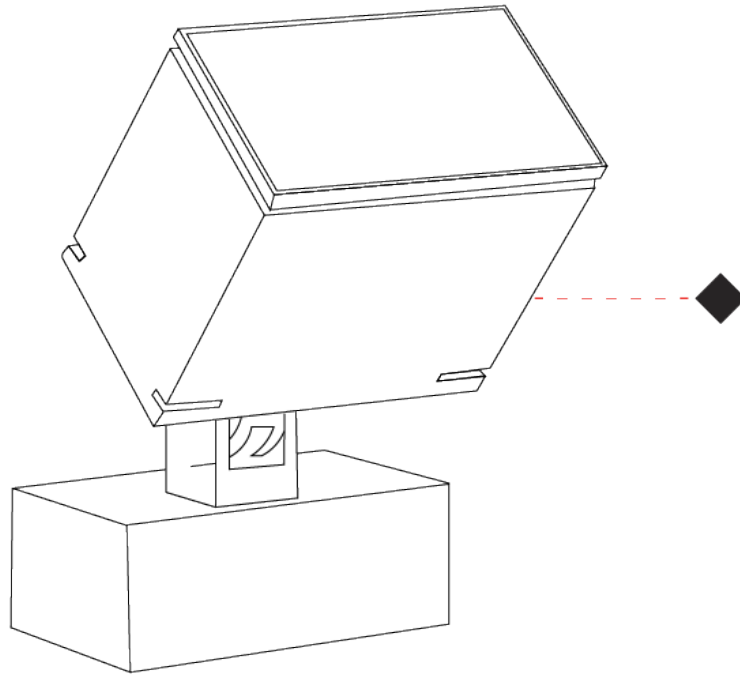

TARGET SURFACE

E9F233-

PROJECT _____

TYPE _____

SPECIFIER _____

QUANTITY _____

DATE _____