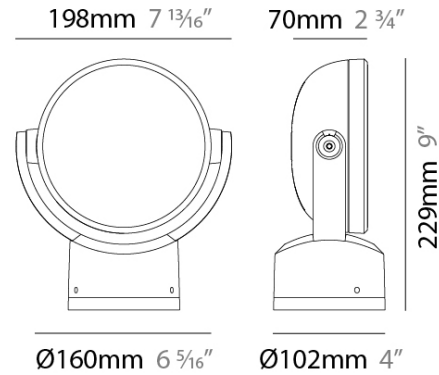

GENERAL

Series: Sun
Brand: Platek
Division: Exterior
Mounting Type: Surface
Mounting Location: Above Ground
Subcategory: Flood

PHYSICAL

Shape: Round
Diameter (mm): 160
Diameter (in): 6 ⁵/₁₆
Height (mm): 198
Height (in): 7 ¹³/₁₆
Light Distribution: Adjustable / Direct
Weight (kg): 2.1
Weight (lbs): 4.63
Screws: No visible screws
Diffuser: Clear tempered glass
Fixture Finish: [BLK](#) / [WHI](#) / [GRY](#) / [COR](#) / [ANT](#) / [BRZ](#)
Fixture Material: Aluminum Die Cast

ELECTRICAL

Lamp Type: LED
Input Wattage (W): 27
Total Output Wattage (W): 21
Dimming: Non-Dimming / Phase Dimming (120vac Only)
Driver Included: Yes
Driver Location: Integrated
Driver Type: Constant Current - Universal
Driver Class: Class 2
Input Voltage (V): 120 - 277
Constant Current (MA): 600
Upon Request: (Not included - see components [IP65 or higher enclosure to be supplied by others]) Remote: 0-10Vdc dimming / DMX

LED

Number of LEDs: 1 / RGBW 8
Color Temperature (°K): [3000](#) / [4000](#)
Max. Delivered Lumen (lm): 1070 - 1970
Nominal Lumen (lm): 2925
CRI: >80 CRI
Lamp Life (hrs): 60000

OPTICAL

Optic°: [14](#) / [24](#) / [26](#) / [40](#) / [60](#) / [70](#)
Beam Angle: 14 / 24 / 26 / 40 / 60 / 70

RATINGS AND CERTIFICATIONS

Certified By: Certified for North American Standards
IP rating: IP66
IK Rating: IK09
Bug Rating: B2 U0 G0