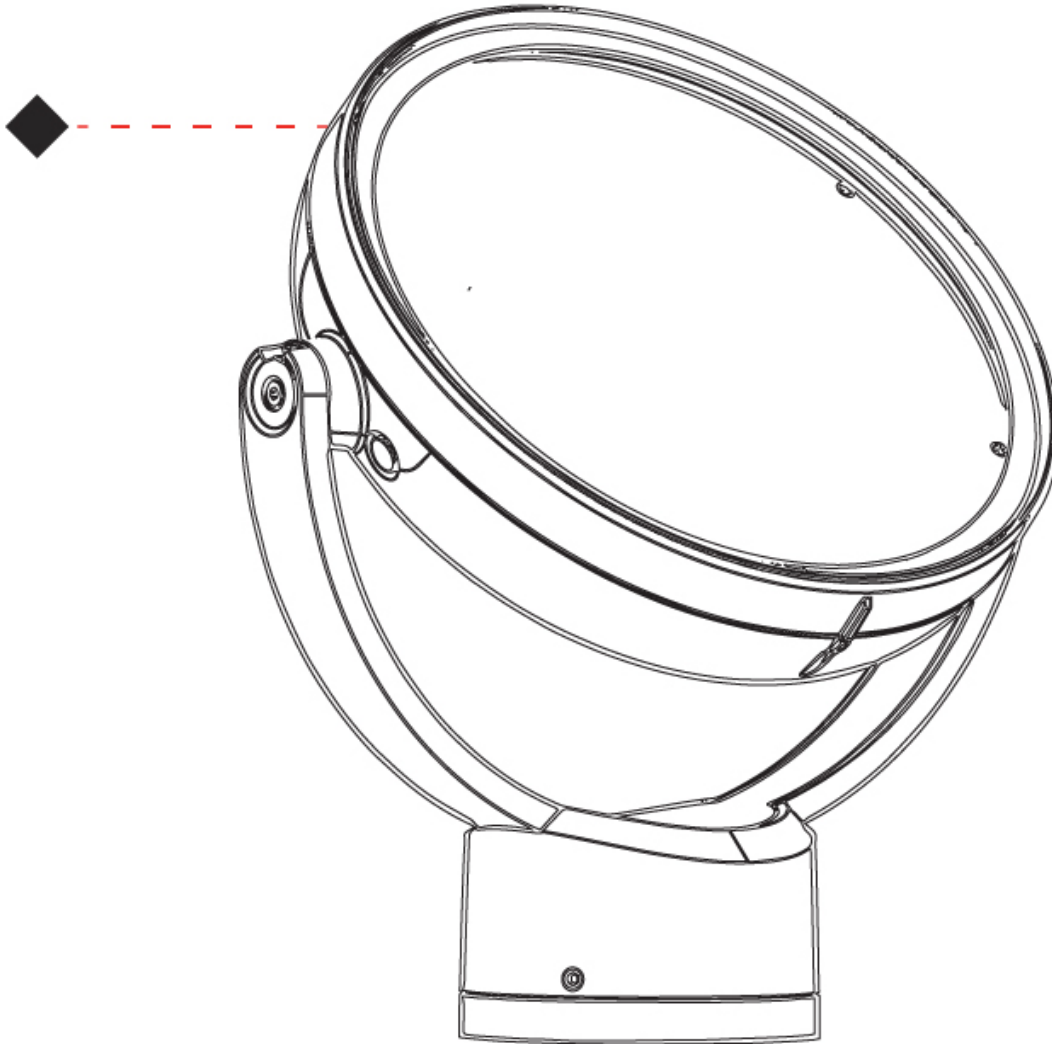

E9F386-

PROJECT _____

TYPE _____

SPECIFIER _____

QUANTITY _____

DATE _____

E