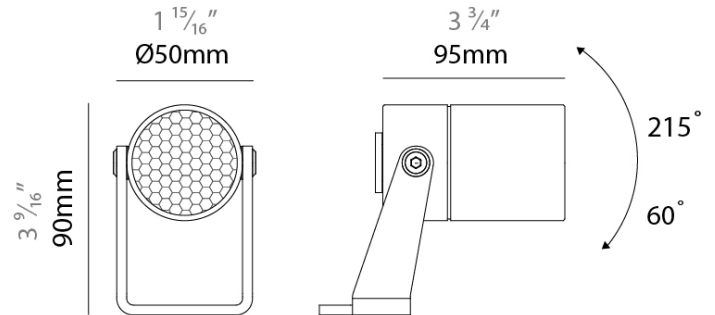

1. To build a product code in our configurator select the specify button on the base model # product page
2. To build a manual product code on this datasheet choose from the options listed below in blue font and add the suffix to the base model #

GENERAL

Series: Raygun
Subseries: Raygun 50
Partner: Platek
Division: Exterior
Installation: Surface
Product Type: Flood
Mounting Location: Above Ground
Light Distribution: Adjustable / Direct

PHYSICAL

Shape: Cylinder
Diameter (mm): 50
Diameter (in): 1 ¹⁵/₁₆
Length (mm): 95
Length (in): 3 ³/₄
Height (mm): 90
Height (in): 3 ³/₄
Max. Overall Height (mm): 185
Max. Overall Height (in): 7 ⁵/₁₆
Diffuser: Clear tempered glass
Fixture Finish: SFS
Fixture Material: Stainless Steel
Primary Material: Stainless Steel

ELECTRICAL

Lamp Type: LED
Input Wattage (W): 9.5
Dimming: Non-Dimming / Phase Dimming (120Vac only) / 0-10V Dimming
Driver Included: No
Driver Location: Remote
Driver Type: Constant Voltage - 120 Vac
Driver Class: Class 2
Input Voltage (V): 120 - 277
Output Voltage (V): 24

LED

Color Temperature (°K): 2700 / 3000 / 4000
Max. Delivered Lumen (lm): Max 560
CRI: >90 CRI
Lamp Life (hrs): 50000

OPTICAL

Beam Angle: 13,24,28,36,45,53
Adjustability: Tilt +215° / - 65°

RATINGS AND CERTIFICATIONS

Certified By: Certified for North American Standards
IP rating: IP68 (for permanent submersion 2m)
IK Rating: IK08
Bug Rating: B0 U0 G0