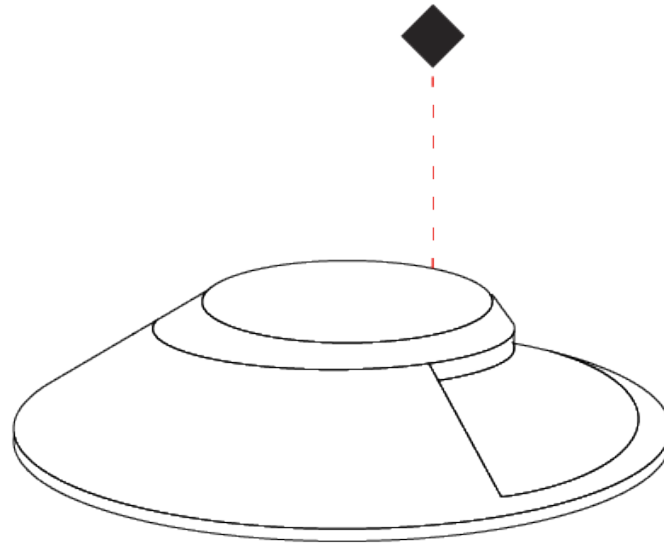

NANO MARKER RECESSED

E9I544-

PROJECT _____

TYPE _____

SPECIFIER _____

QUANTITY _____

DATE _____