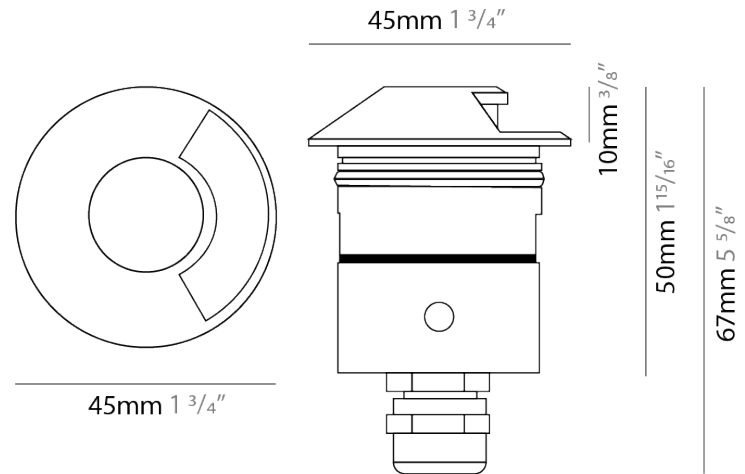

PHYSICAL

Shape: Round _____
Diameter (mm): 45 _____
Diameter (in): 1 3/4 _____
Height (mm): 75 _____
Height (in): 2 15/16 _____
Weight (kg): 0.4 _____
Weight (lbs): 0.88 _____
Load Resistance (kg): 500 _____
Load Resistance (lbs): 1102 _____
Diffuser: Transparent PMMA _____
Fixture Finish: SST _____
Fixture Material: Stainless Steel AISI 316L _____
Primary Material: Stainless Steel _____
Cable Details: Supplied with 1 power cable 0.5m in length _____

ELECTRICAL

Lamp Type: LED _____
Input Wattage (W): 1 _____
Total Output Wattage (W): 1 _____
Driver Included: No _____
Driver Location: Remote _____
Driver Type: Constant Current - 120 / 277Vac _____
Input Voltage (V): 120 - 277 _____
Constant Current (MA): 350 _____
Upon Request: (Not included - see components [IP65 or higher enclosure to be supplied by others]) 0-10Vdc dimming / Phase dimming 120Vac only / Non-dimming 120/277Vac _____

LED

Color Temperature (°K): 2700 / 3000 / 4000 _____
Max. Delivered Lumen (lm): 25 / 26 _____
Nominal Lumen (lm): 250 / 260 _____
CRI: >80 CRI _____
Lamp Life (hrs): 60000 _____

OPTICAL

Optic°: 1 opening _____

RATINGS AND CERTIFICATIONS

Certified By: Certified for North American Standards _____
IP rating: IP68 _____
IK Rating: IK10 _____
Bug Rating: B0 U2 G0 _____
Marine Grade: Stainless Steel AISI 316L _____
Upon Request: Higher Maximum Ambient Temperature _____