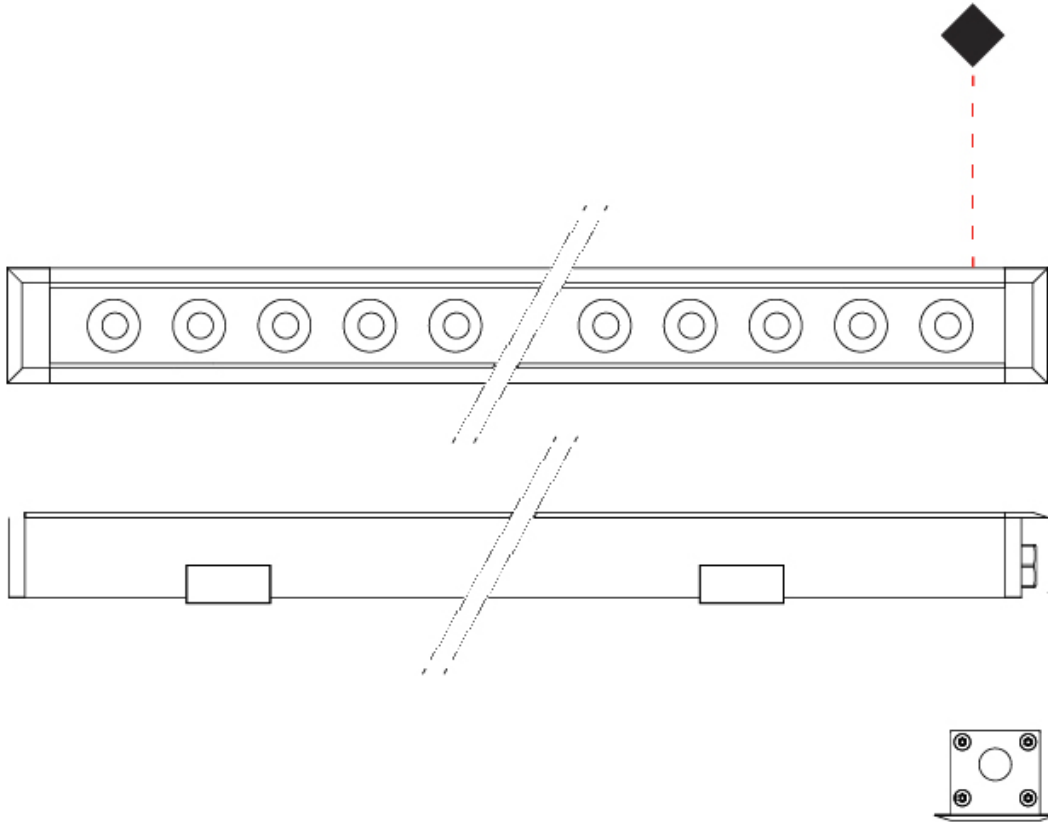

MINI CORNICHE RECESSED

E9I638-

PROJECT	_____
TYPE	_____
SPECIFIER	_____
QUANTITY	_____
DATE	_____

E