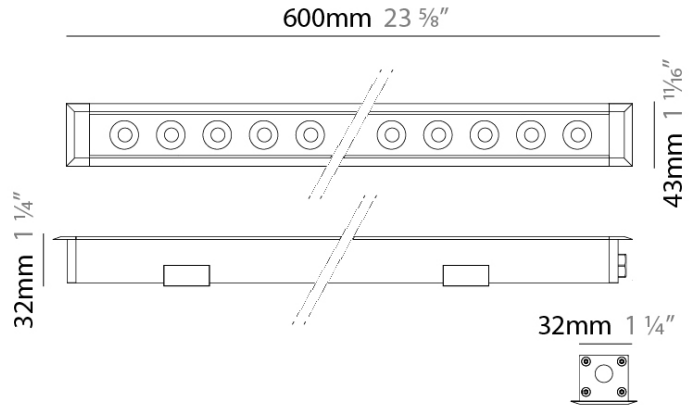

MINI CORNICHE RECESSED

E91638-

base number   Finish Options   Lens Options

1. To build a product code in our configurator select the specify button on the base model # product page
2. To build a manual product code on this datasheet choose from the options listed below in blue font and add the suffix to the base model #

GENERAL

Series: Mini Corniche
Brand: Platek
Division: Exterior
Mounting Type: Recessed
Mounting Location: In-Ground
Subcategory: Walk Over

PHYSICAL

Shape: Rectangle
Length (mm): 620
Length (in): 24 ⁷/₁₆
Width (mm): 43
Width (in): 1 ¹¹/₁₆
Depth (mm): 32
Depth (in): 1 ¹/₄
Light Distribution: Uplight
Diffuser: Tempered Glass - 5mm / 3/16" thick
Gasket: Gore-Tex valve to prevent condensation
Fixture Finish: BLK / WHI / GRY / COR / ANT / BRZ
Fixture Material: Extruded Aluminum

ELECTRICAL

Lamp Type: LED
Total Output Wattage (W): 23
Dimming: Bluetooth technology or DMX
Control Gear: DMX
Driver Included: No
Driver Location: Remote
Driver Type: Constant Current - Universal
Driver Class: Class 2
Input Voltage (V): 120 - 277
Constant Current (MA): 500

LED

Number of LEDs: 16
Color Temperature (°K): RGBW
CRI: >80 CRI
Lamp Life (hrs): 60000
Special LEDs offerings: RGBW

OPTICAL

Optic°: 28 / 47 / ELL

RATINGS AND CERTIFICATIONS

Certified By: Certified for North American Standards
IP rating: IP67
IK Rating: IK07
Bug Rating: B1 U0 G0
Upon Request: Higher Maximum Ambient Temperature

PROJECT
TYPE
SPECIFIER
QUANTITY
DATE