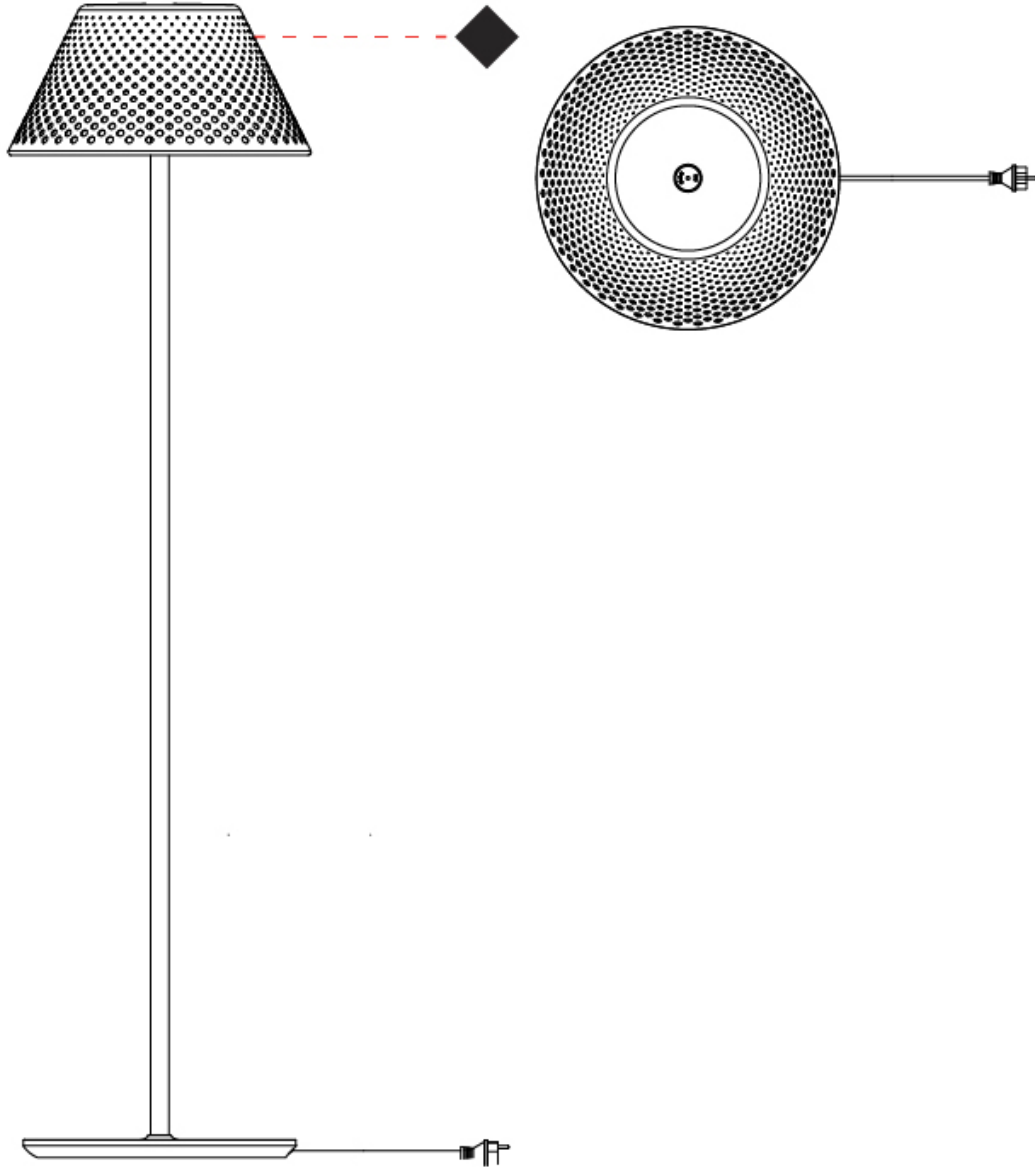

MESH LARGE PORTABLE

E9P000-

PROJECT	_____
TYPE	_____
SPECIFIER	_____
QUANTITY	_____
DATE	_____

E