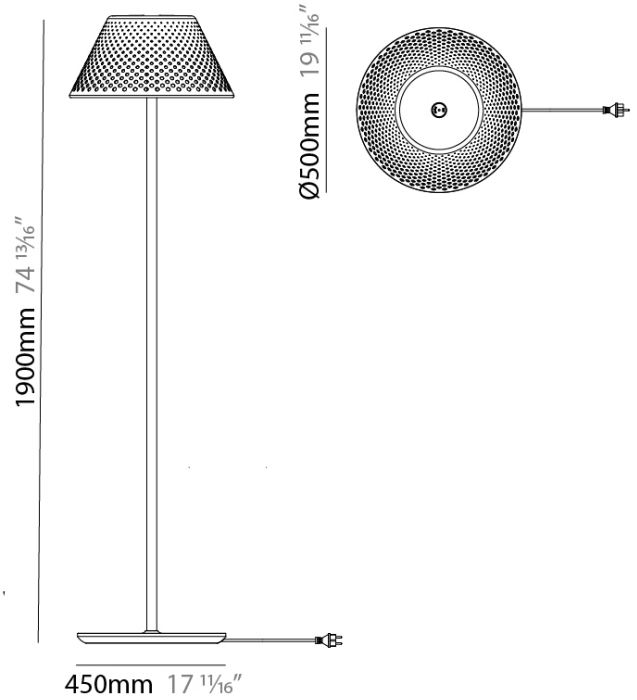

MESH LARGE PORTABLE

E9P000-

base number
Color   Finish
Temperature   Options

1. To build a product code in our configurator select the specify button on the base model # product page
2. To build a manual product code on this datasheet choose from the options listed below in blue font and add the suffix to the base model #

GENERAL

Series: Mesh
Subseries: Mesh Large
Partner: Platek
Division: Exterior
Installation: Portable
Product Type: Floor
Mounting Location: Floor
Light Distribution: Direct

PHYSICAL

Shape: Abstract
Diameter (mm): 500
Diameter (in): 19 11/16
Height (mm): 1900
Height (in): 74 13/16
Diffuser: Polycarbonate
Fixture Finish: [WHI / BRZ](#)
Fixture Material: Metal
Upon Request: Finishes - Corten, Anthracite

ELECTRICAL

Lamp Type: LED
Input Wattage (W): 27
Input Voltage (V): 120 - 277

LED

Color Temperature (°K): [2700 / 3000 / 4000](#)
Max. Delivered Lumen (lm): 1520 / 1580
Nominal Lumen (lm): 2625 / 2730
CRI: >90 CRI
Lamp Life (hrs): 60000

OPTICAL

Optic°: 75

RATINGS AND CERTIFICATIONS

Certified By: Certified for North American Standards
IP rating: IP65
IK Rating: IK07
Bug Rating: B1 U0 G0
Upon Request: Higher Maximum Ambient Temperature

PROJECT
TYPE
SPECIFIER
QUANTITY
DATE