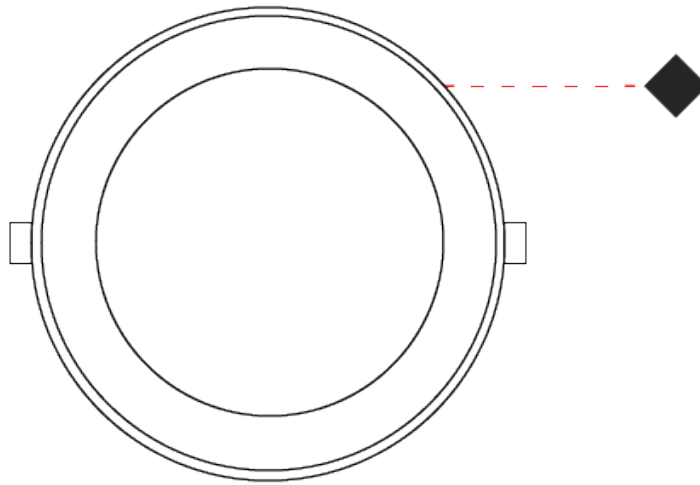

MICRO RECESSED

E9Q042-

PROJECT

TYPE

SPECIFIER

QUANTITY

DATE

...