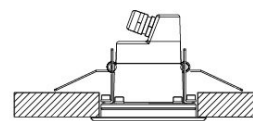

88mm 3 7/16"