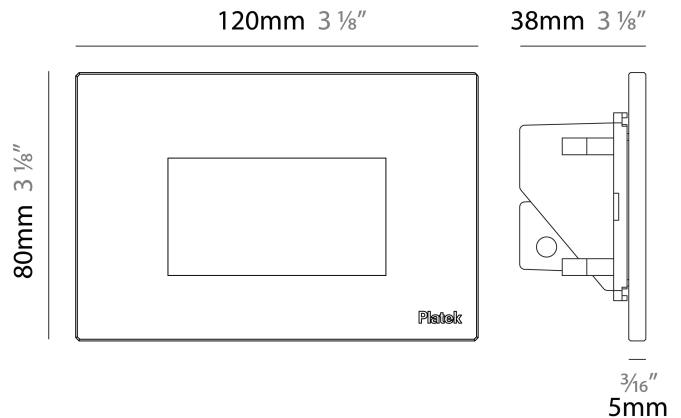

SPIARE RECESSED

E9R151-

base number   Finish
Options

1. To build a product code in our configurator select the specify button on the base model # product page
2. To build a manual product code on this datasheet choose from the options listed below in blue font and add the suffix to the base model #

GENERAL

Series: Spiare
Brand: Platek
Division: Exterior
Mounting Type: Recessed
Mounting Location: Wall
Subcategory: Pedestrian

PHYSICAL

Shape: Square
Length (mm): 120
Length (in): 4 ¾
Height (mm): 80
Depth (mm): 37.5
Height (in): 3 ⅛
Depth (in): 1 ½
Light Distribution: Direct
Diffuser: Clear tempered glass
Fixture Finish: [BLK](#) / [WHI](#) / [GRY](#) / [COR](#) / [ANT](#) / [BRZ](#)
Fixture Material: Aluminum Die Cast

ELECTRICAL

Lamp Type: LED
Input Wattage (W): 6
Dimming: Non-Dimmable
Driver Included: No
Driver Location: Remote
Driver Type: Constant Voltage - 120 Vac
Driver Class: Class 2
Housing: ENCP4
Input Voltage (V): 120
Output Voltage (V): 24

LED

Number of LEDs: 1
Color Temperature (°K): 3000
Max. Delivered Lumen (lm): 50
Nominal Lumen (lm): 250
CRI: >80 CRI
Lamp Life (hrs): 50000

OPTICAL

Beam Angle: Asymmetrical

RATINGS AND CERTIFICATIONS

Certified By: Certified for North American Standards
IP rating: IP65
IK Rating: IK05

PROJECT	_____
TYPE	_____
SPECIFIER	_____
QUANTITY	_____
DATE	_____