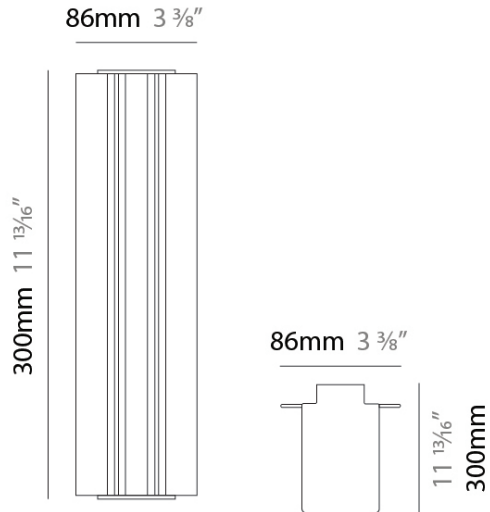

FESSURA RECESSED

E9R156-

base number   Color
Temperature

1. To build a product code in our configurator select the specify button on the base model # product page
2. To build a manual product code on this datasheet choose from the options listed below in blue font and add the suffix to the base model #

GENERAL

Series: Fessura
Brand: Platek
Division: Exterior
Mounting Type: Recessed
Mounting Location: Wall / Ceiling
Subcategory: Profile

PHYSICAL

Shape: Rectangle
Length (mm): 300
Width (mm): 86
Height (mm): 91
Light Distribution: Direct
Diffuser: PMMA - Transparent
Fixture Finish: BLK
Fixture Material: Aluminum Die Cast
Cable Details: 200mm / 7 7/8" - 1 x 0,50 mm2 Cable

ELECTRICAL

Lamp Type: LED
Input Wattage (W): 22
Total Output Wattage (W): 18.8
Dimming: Non-Dimmable / 0-10V Dimming
Driver Included: No
Driver Location: Remote
Driver Type: Constant Voltage - Universal
Driver Class: Class 2
Housing: ENCP 12 ENCP 8
Input Voltage (V): 120 - 277
Output Voltage (V): 24
Upon Request: Phase Dimming

LED

Color Temperature (°K): 2700 / 3000 / 4000
Max. Delivered Lumen (lm): 15
Nominal Lumen (lm): 1195
CRI: >80 CRI
Lamp Life (hrs): 60000

OPTICAL

Beam Angle: 1.5 x 50

RATINGS AND CERTIFICATIONS

Certified By: Certified for North American Standards
IP rating: IP65
IK Rating: IK08
Upon Request: Higher Maximum Ambient Temperature

PROJECT	_____
TYPE	_____
SPECIFIER	_____
QUANTITY	_____
DATE	_____