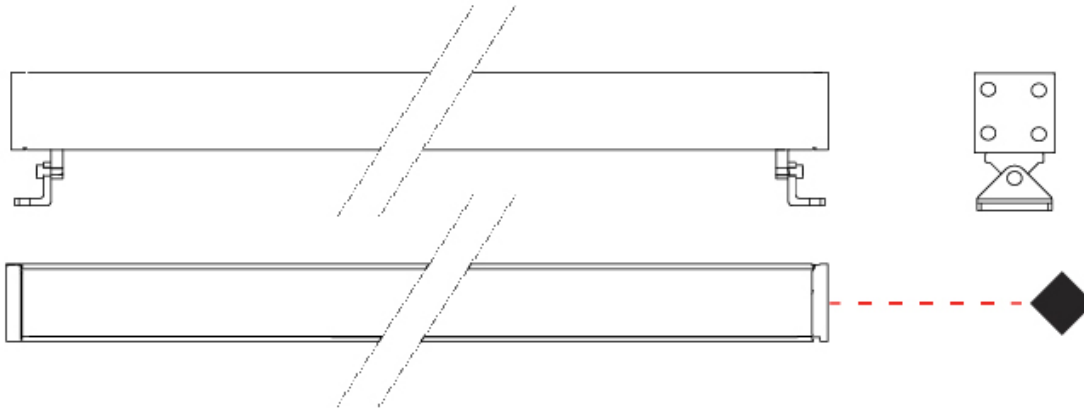

MINI CORNICHE SURFACE

E9W592-

PROJECT _____

TYPE _____

SPECIFIER _____

QUANTITY _____

DATE _____

E