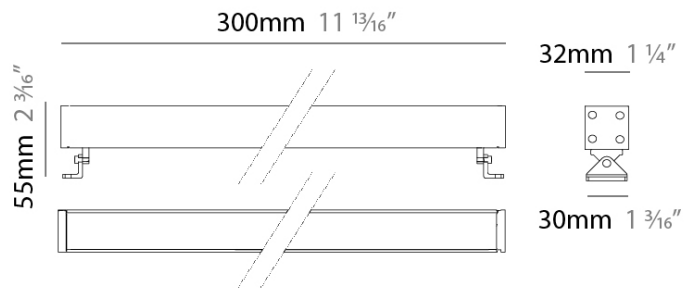

1. To build a product code in our configurator select the specify button on the base model # product page
2. To build a manual product code on this datasheet choose from the options listed below in blue font and add the suffix to the base model #

GENERAL

Series: Mini Corniche
Partner: Platek
Division: Exterior
Installation: Surface
Product Type: Wall Grazer
Mounting Location: Wall
Light Distribution: Adjustable

PHYSICAL

Shape: Rectangle
Length (mm): 300
Length (in): 11 ¹³/₁₆
Width (mm): 32
Width (in): 1 ¹/₄
Extension (mm): 55
Extension (in): 2 ¹/₁₆
Weight (kg): 1.2
Weight (lbs): 2.6
Screws: A4 stainless steel
Diffuser: Clear tempered glass
Gasket: Gore-Tex valve to prevent condensation inside the fitting.
Fixture Finish: [BLK](#) / [WHI](#) / [GRY](#) / [COR](#) / [ANT](#) / [BRZ](#)
Fixture Material: Extruded Aluminum

ELECTRICAL

Lamp Type: LED
Total Output Wattage (W): 11.5
Dimming: Bluetooth technology or DMX
Driver Included: No
Driver Location: Remote
Driver Type: Constant Current - Universal
Driver Class: Class 2
Input Voltage (V): 120 - 277
Constant Current (MA): 500

LED

Number of LEDs: 8
Color Temperature (°K): RGBW
CRI: >80 CRI
Lamp Life (hrs): 60000
Special LEDs offerings: RGBW

OPTICAL

Optic°: [26](#) / [40](#) / [ELL](#)

RATINGS AND CERTIFICATIONS

Certified By: Certified for North American Standards
IP rating: IP65
IK Rating: IK06
Bug Rating: B1 U0 G0
Upon Request: Higher Maximum Ambient Temperature

PROJECT
TYPE
SPECIFIER
QUANTITY
DATE