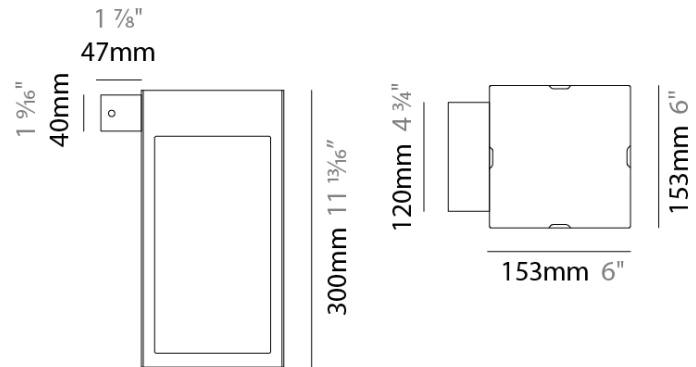

ETEREA SURFACE

E9W608-

base number   Color   Finish
Temperature   Options

PROJECT
TYPE
SPECIFIER
QUANTITY
DATE

1. To build a product code in our configurator select the specify button on the base model # product page
2. To build a manual product code on this datasheet choose from the options listed below in blue font and add the suffix to the base model #

GENERAL

Series: Etereas
Partner: Platek
Division: Exterior
Installation: Surface
Product Type: Wall Surface
Mounting Location: Wall

PHYSICAL

Shape: Rectangle
Length (mm): 153
Length (in): 6
Width (mm): 153
Width (in): 6
Height (mm): 300
Height (in): 11 13/16
Weight (kg): 2.6
Fixture Finish: [ANT / BLK / BRZ / COR / RSB / WHI](#)
Fixture Material: Stainless Steel
Primary Material: Stainless Steel

ELECTRICAL

Lamp Type: LED
Input Wattage (W): 9.6
Total Output Wattage (W): 9.5
Dimming: Electronic Low Voltage Dimming to 20%
Input Voltage (V): 120

LED

Color Temperature (°K): [2700 / 3000](#)
Max. Delivered Lumen (lm): 385
Nominal Lumen (lm): 900
Lamp Life (hrs): 60000

OPTICAL

Beam Angle: 114

RATINGS AND CERTIFICATIONS

Certified By: Certified for North American Standards
IP rating: IP65
IK Rating: IK08
Bug Rating: B0 U0 G0