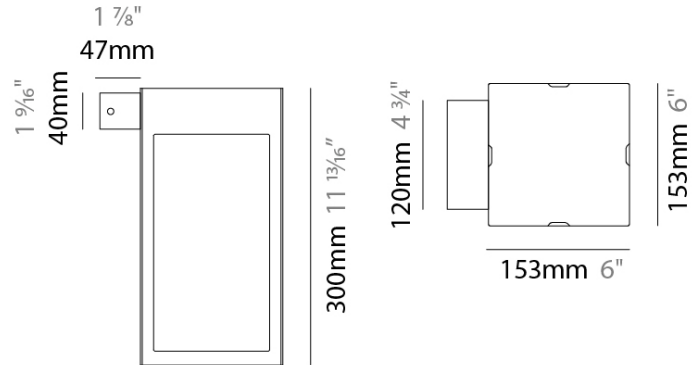

GENERAL

Series: Etereas
 Partner: Platek
 Division: Exterior
 Installation: Surface
 Product Type: Wall Surface
 Mounting Location: Wall

PHYSICAL

Shape: Rectangle
 Length (mm): 153
 Length (in): 6
 Width (mm): 153
 Width (in): 6
 Height (mm): 300
 Height (in): 11 ¹³/₁₆
 Weight (kg): 2.6
[Fixture Finish: ANT / BLK / BRZ / COR / RSB / WHI](#)
 Fixture Material: Stainless Steel
 Primary Material: Stainless Steel

OPTICAL

Beam Angle: 114

RATINGS AND CERTIFICATIONS

Certified By: Certified for North American Standards
 IP rating: IP65
 IK Rating: IK08
 Bug Rating: B0 U0 G0

ETEREA SURFACE

E9W608-

PROJECT _____

TYPE _____