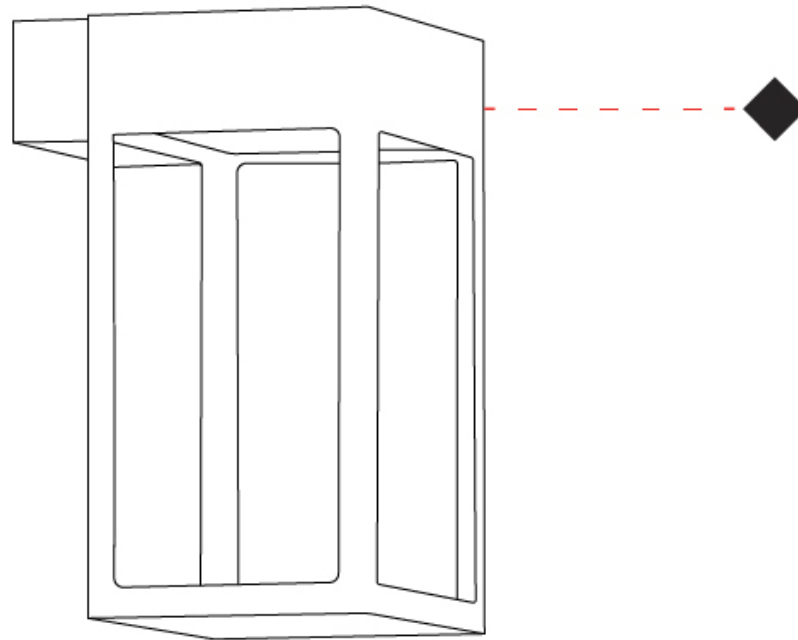

ETEREA SURFACE

E9W608-

PROJECT _____

TYPE _____

SPECIFIER _____

QUANTITY _____

DATE _____

E