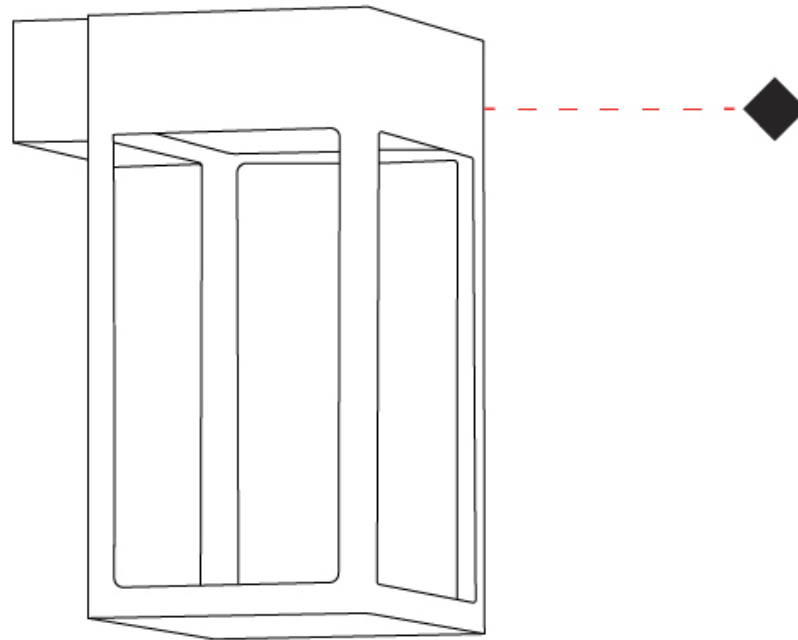

E9W608-

PROJECT	_____
TYPE	_____
SPECIFIER	_____
QUANTITY	_____
DATE	_____