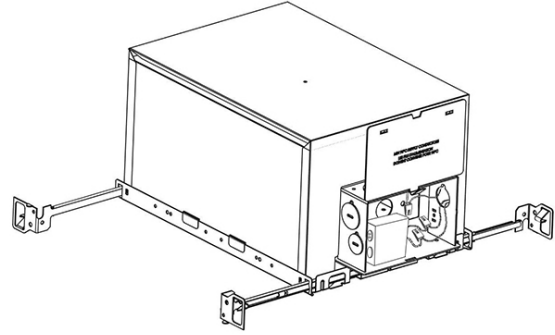

RATINGS AND CERTIFICATIONS

Certified By: Certified for North American Standards

LEGEND

	floor-mounted		pivotal		special LED (upon request) RGB, RGBW, tunable, gold+, meat+, art+, fashion+
	wall and ceiling: recessed and surface mounted		rotating		warm dim / natural dimming LED
	ceiling-mounted and wall-mounted		illuminate tilted		rechargeable battery powered
	wall-mounted		color of suspension cable		fixture with natural vivid LED (upon request)
	omni-directional light distribution		length of suspension cable		color rendering index
	direct light distribution		reflector degree selection		color temperature
	direct/indirect light distribution		super spot		lumen (luminous flux)
	indirect light distribution		lens		efficacy (lumens per watt)
	asymmetric light distribution		lens pack		Unified Glare Rating (UGR) range from 5-40
	aura light distribution		shine ring		marine grade (AISI 316 stainless steel)
	round wall or ceiling cut-out		integrated shine ring with diffuser		walk on
	square wall or ceiling cut-out		free individual colors 01-29		drive on
	the supplied jig specifies the cutout dimensions		individual colors: 00 (free of charge), 01-25 (extra charge)		Dark Sky Compliance
	minimum distance (meters) lamp - object		luminaire part to be colored (F1)		Americans with Disabilities Act (less than 4" off the wall located between 27"-84" from floor)
	recessed depth		luminaire part to be colored (F2)		lamp protected against explosion
	ceiling thickness in mm		luminaire part to be colored (F3)		blown glass using traditional methods by master glass blower
	ceiling thickness selection		luminaire part to be colored (F4)		acoustic material
	dimmable DP (phase), DV (0-10V), DD (dali), DS (step-dim)		luminaire part to be colored (F5)		protection class I, protection insulation
	included or excluded LED driver/transformer/control gear		color of 3-circuit adaptor		protection class II, protection insulation
	separately switchable		indirect diffuser		ETL Certified to UL and CSA Standards
	sensor		direct diffuser		UL Certified to UL and CSA Standards
	remote control		ball-proof (upon request)		CSA Certified to UL and CSA Standards
	available upon request		accessory		Certified for North American Standards