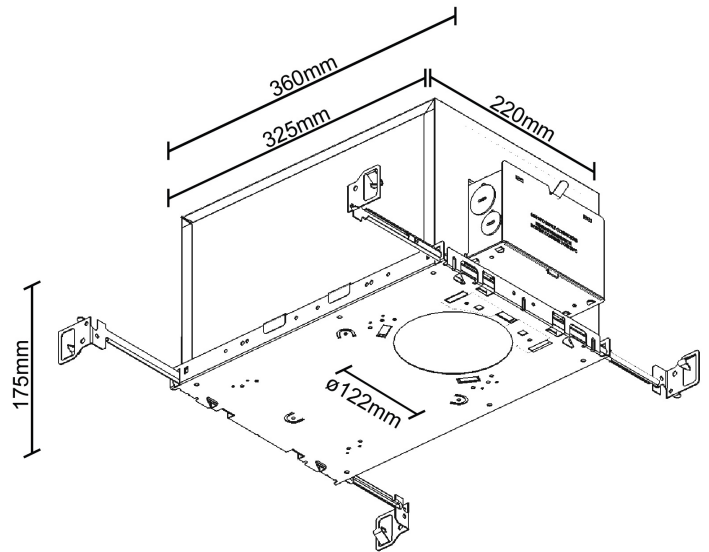

PROJECT	_____
TYPE	_____
SPECIFIER	_____
QUANTITY	_____
DATE	_____

IC-122-21-42

base number

DESCRIPTION

Insulated Ceiling New Construction Recessed Frame Kit (122mm (4 4/5")), Max. 21W 500mA, Tri-Mode Dimming

1. To build a product code in our configurator select the specify button on the base model # product page
2. To build a manual product code on this datasheet choose from the options listed below in blue font and add the suffix to the base model #

GENERAL

Division: Architectural

PHYSICAL

Fixture Material: Metal

ELECTRICAL

Lamp Type: LED

Total Output Wattage (W): 14-21

Dimming: Tri-Mode (Non-Dimming and Phase Dimming (120Vac only) and 0-10V Dimming)

Driver Type: Constant Current - Universal

Driver Class: Class 2

Input Voltage (V): 120 - 277

Constant Current (MA): 500

Constant Voltage (V): 24-42

Upon Request: 0-10Vdc dimming / Phase dimming @120Vac only / 277Vac

RATINGS AND CERTIFICATIONS

Certified By: Certified for North American Standards